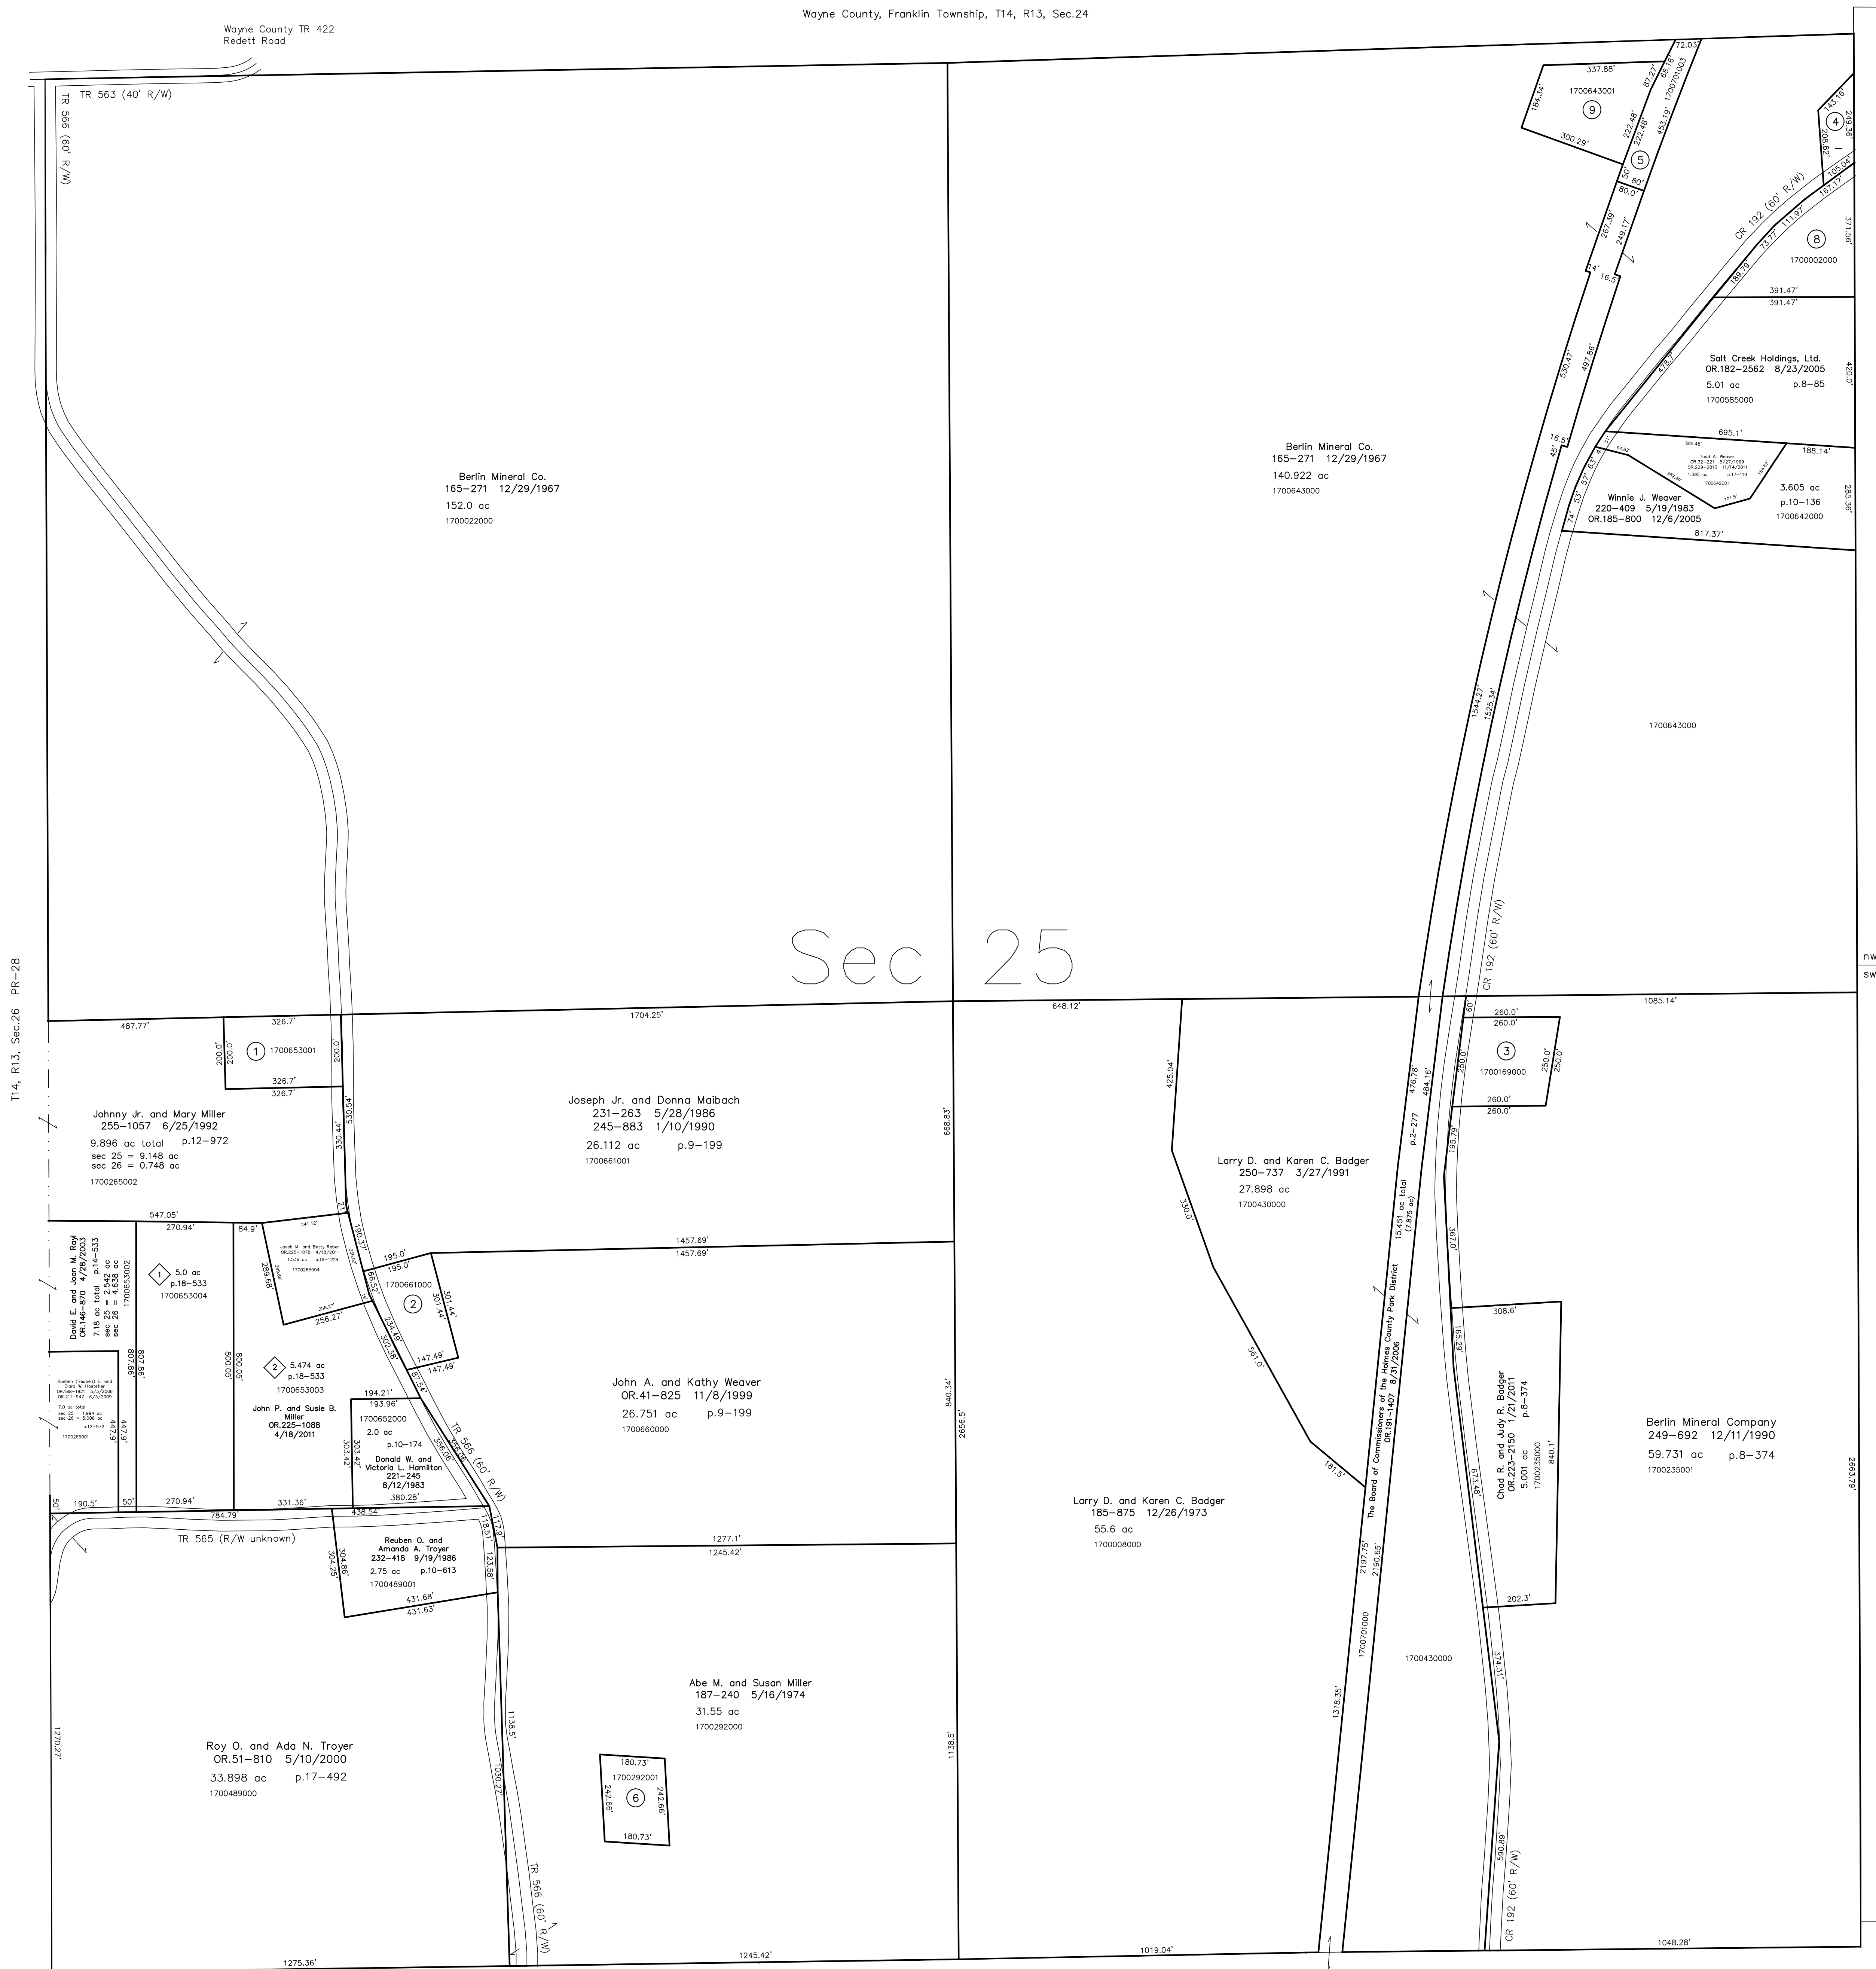

- 1700653001 ① Johnny Jr. and Mary J. Miller
  06/198-566 7/2/2007
  1.5 ac p.12-599
- 1700661000 ② Joseph Jr. and Donna Malbach
  245-881 1/10/1990
  1.231 ac p.9-199
- 1700169000 ③ Daniel S. and Ruth B. Hershberger
  178-461 11/8/1971
  257-1012 11/24/1992
  1.47 ac p.5-102
- 1700638000 ④ Harold and Linda Alexander
  220-64 4/15/1983
  0.5 ac p.9-174
- 1700701003 ⑤ The Village of Fredericksburg, Ohio
  273-810 5/31/1996
  273-817 5/31/1996
  0.778 ac p.2-255
- 1700292001 ⑥ Marion A. Miller
  08/209-1131 2/27/2009
  1.0 ac p.16-775

- 1700002000 ⑧ Harold and Linda Alexander
  208-125 12/4/1979
  1.862 ac p.8-529
- 1700643001 ⑨ The Village of Fredericksburg, Ohio
  273-823 5/31/1996
  1.706 ac p.2-255

Wayne County, Franklin Township, T14, R13, Sec.24

T14, R13, Sec.26 PR-28

Salt Creek Township T15, R12, Sec.30 SC-14

◆ Saw Mill Subdivision
Plat 18-533 Platted 2/25/2003

T14, R13, Sec.36 PR-32

Last Revision: 11/14/2011

T-14, R-13, Sec.25
Prairie Twp.
Holmes County, Ohio

○ new survey required
for next transfer

PR-33