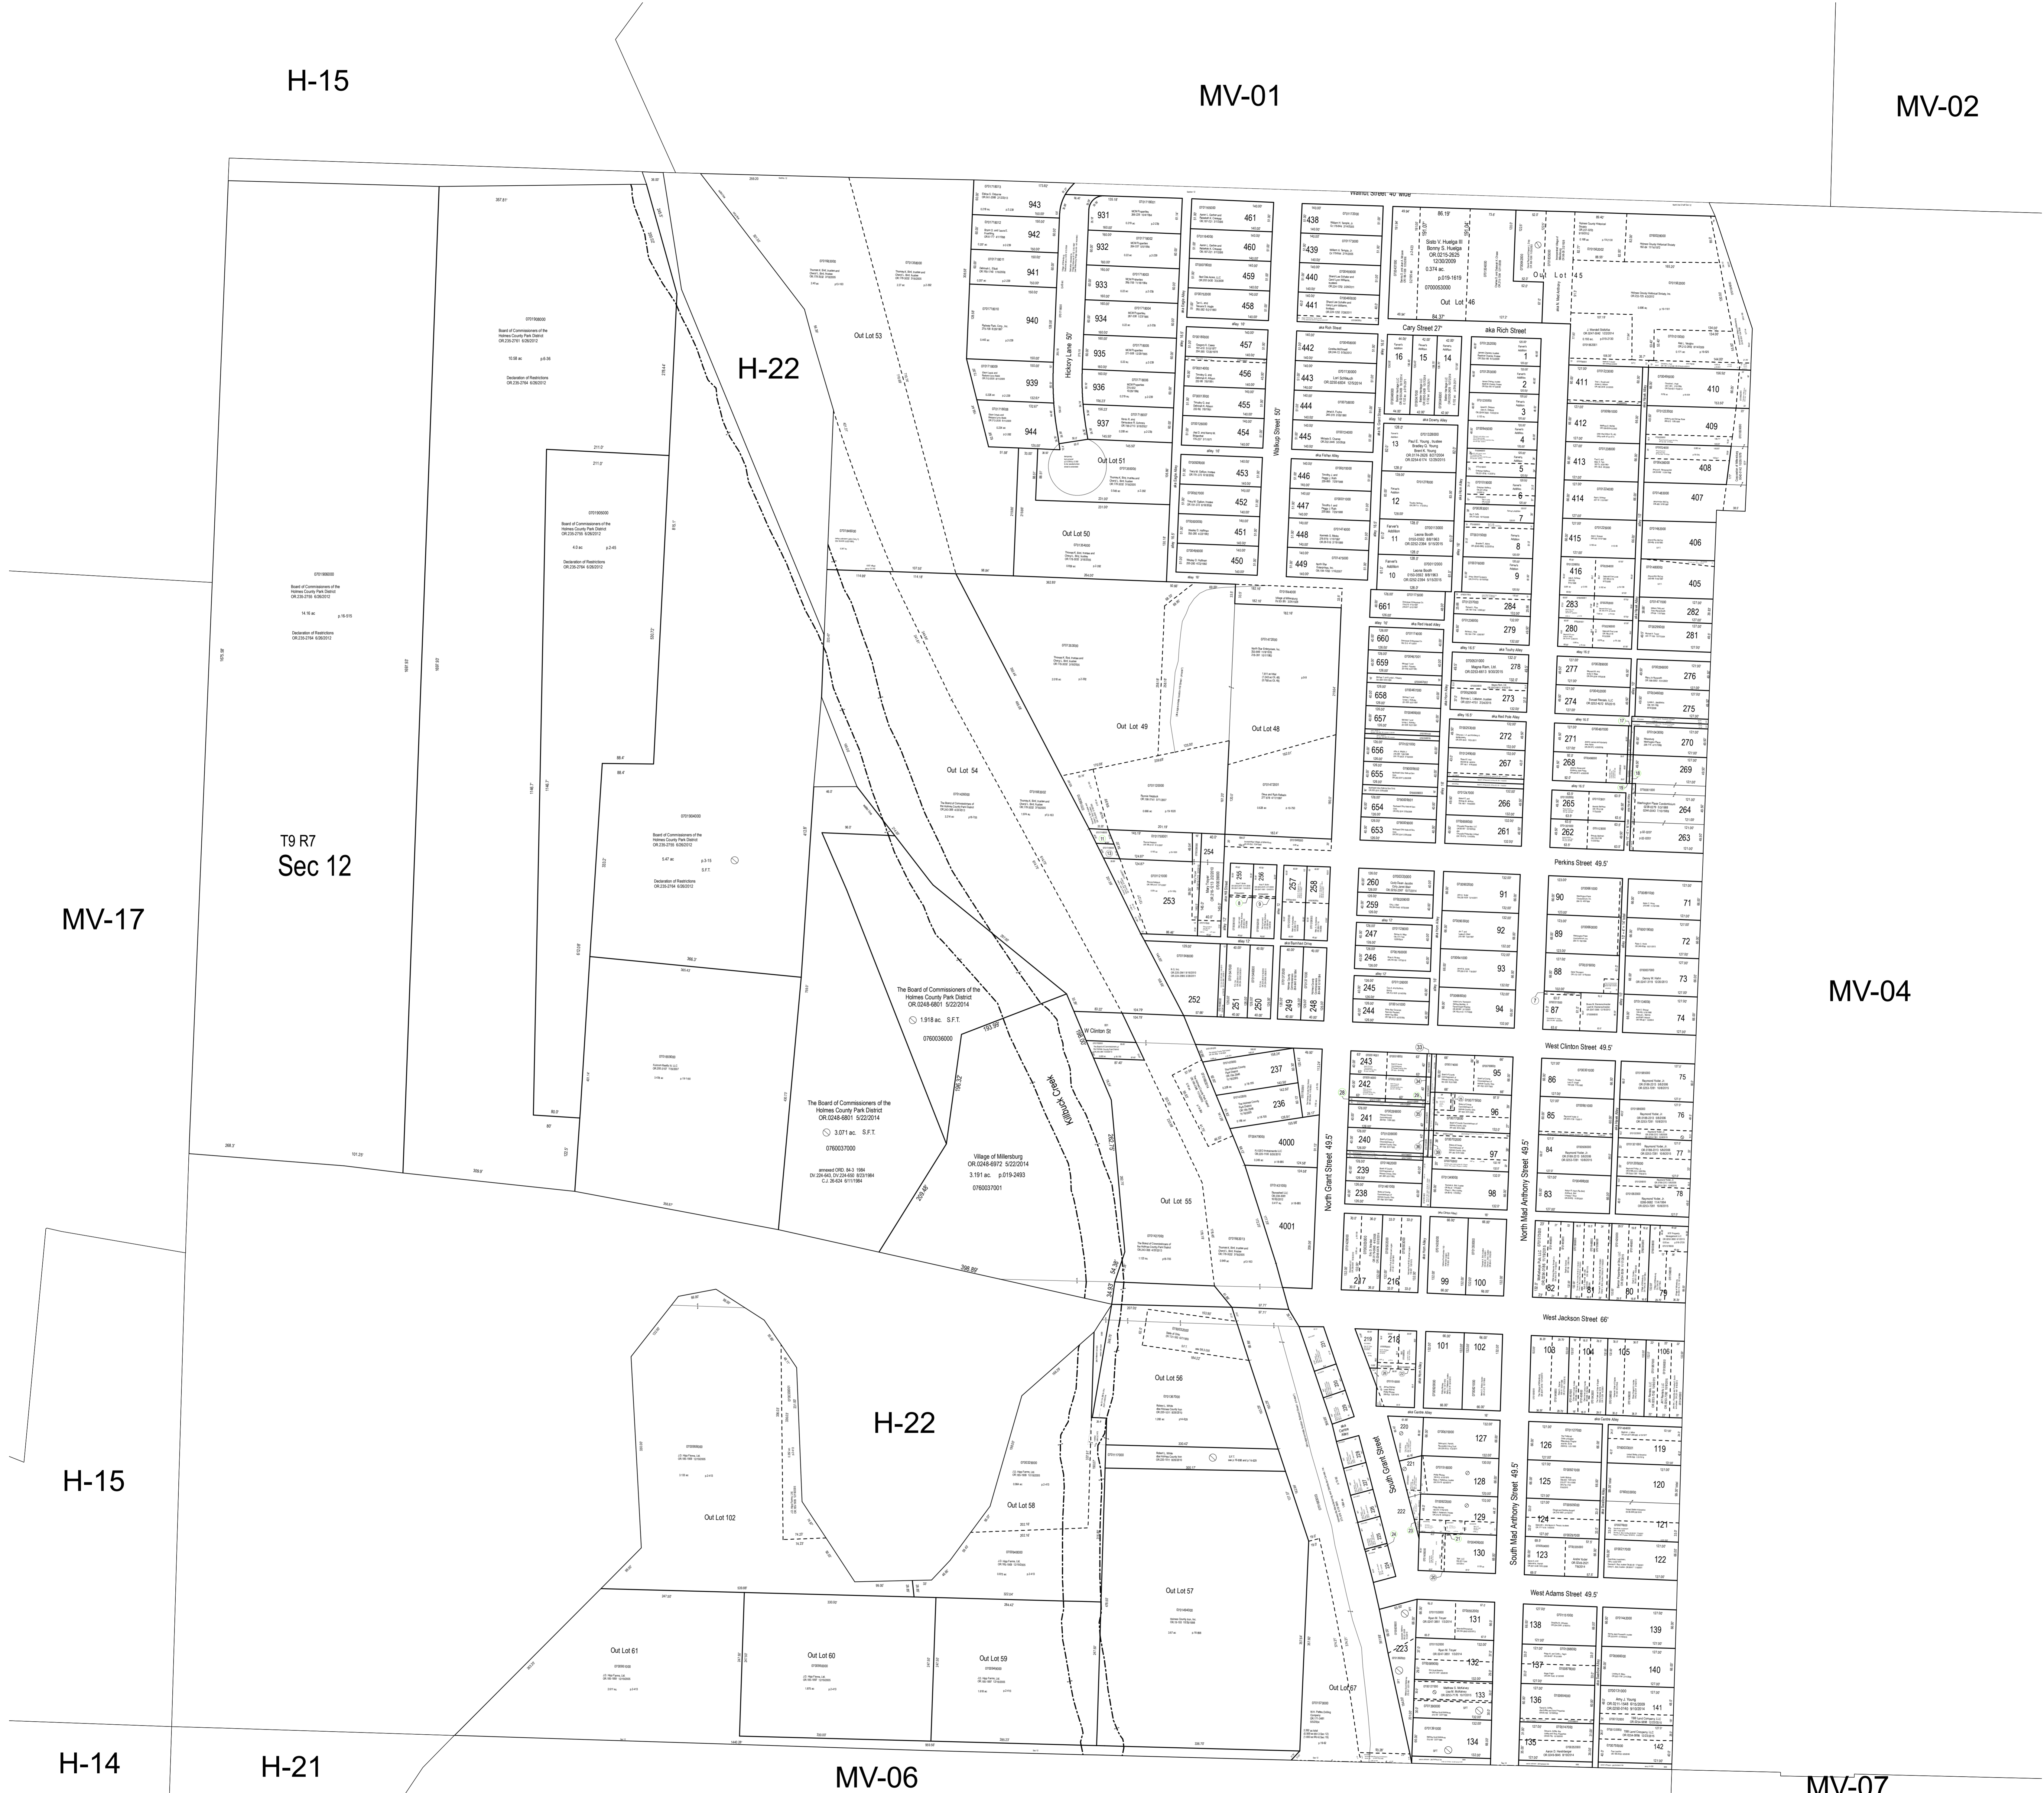

H-15

MV-01

MV-02

T9 R7
Sec 12

MV-17

MV-04

H-15

H-14

H-21

MV-06

MV-07

S.F.T.
new survey required
for next transfer

Last Revision: 12/31/2015

Village of Millersburg
Sec 12, T-9, R-7
Hardy Twp.
Holmes County, Ohio

MV-03