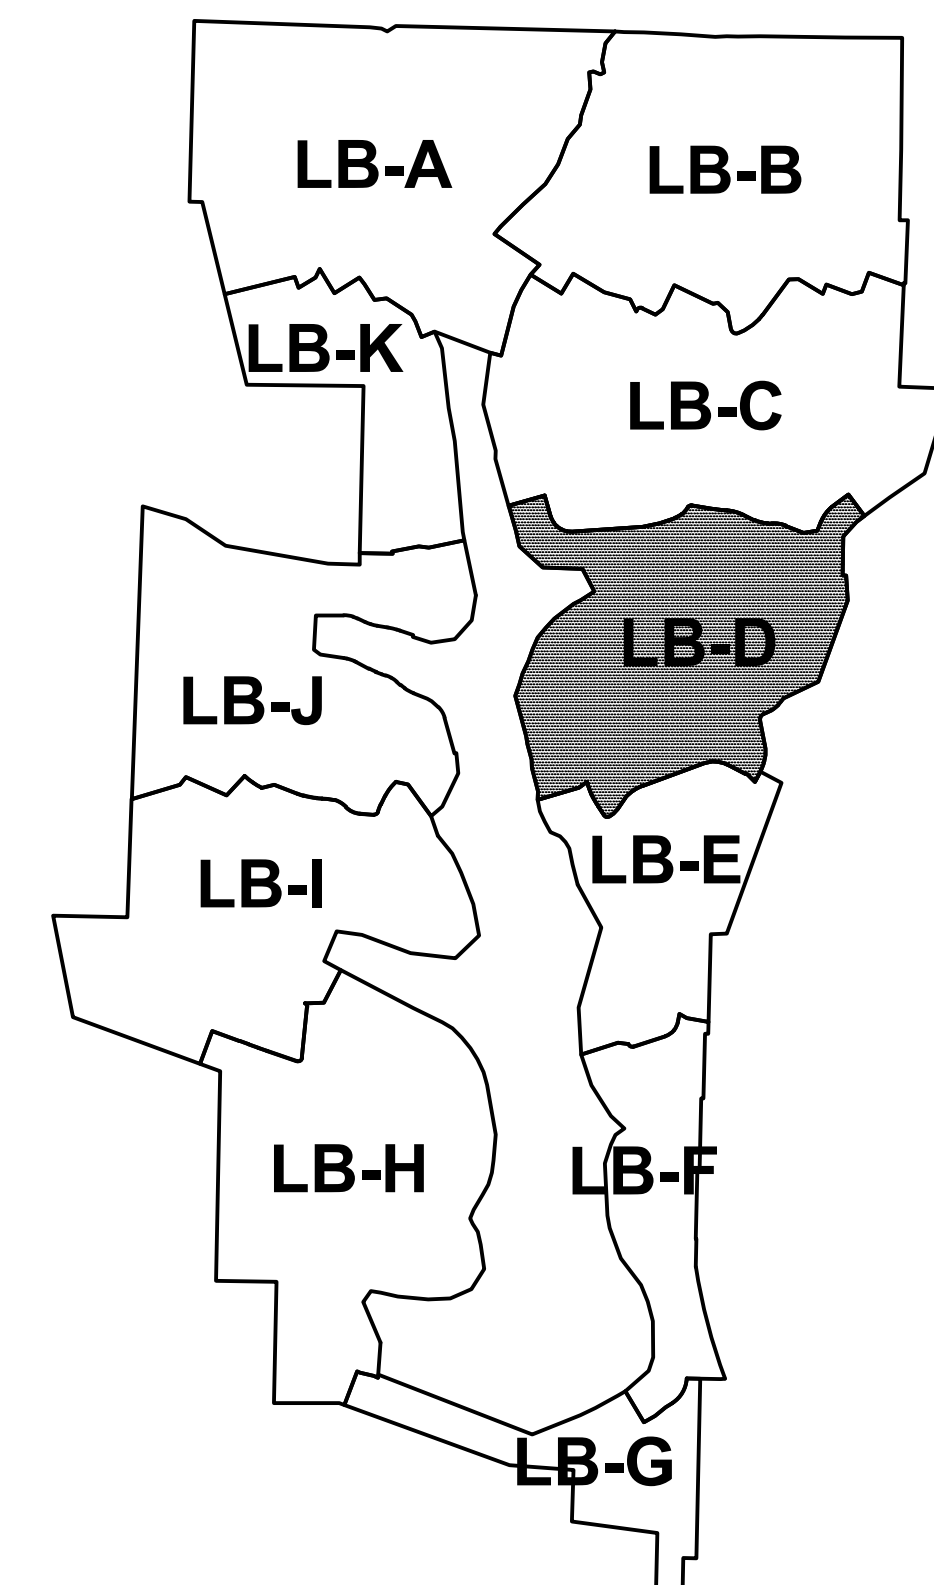

Last Revision: 12/8/2011

LAKE BUCKHORN SUBDIVISION
(PLAT SHEETS 4 and 5)

MECHANIC TWP. HOLMES COUNTY, OHIO

LB-D