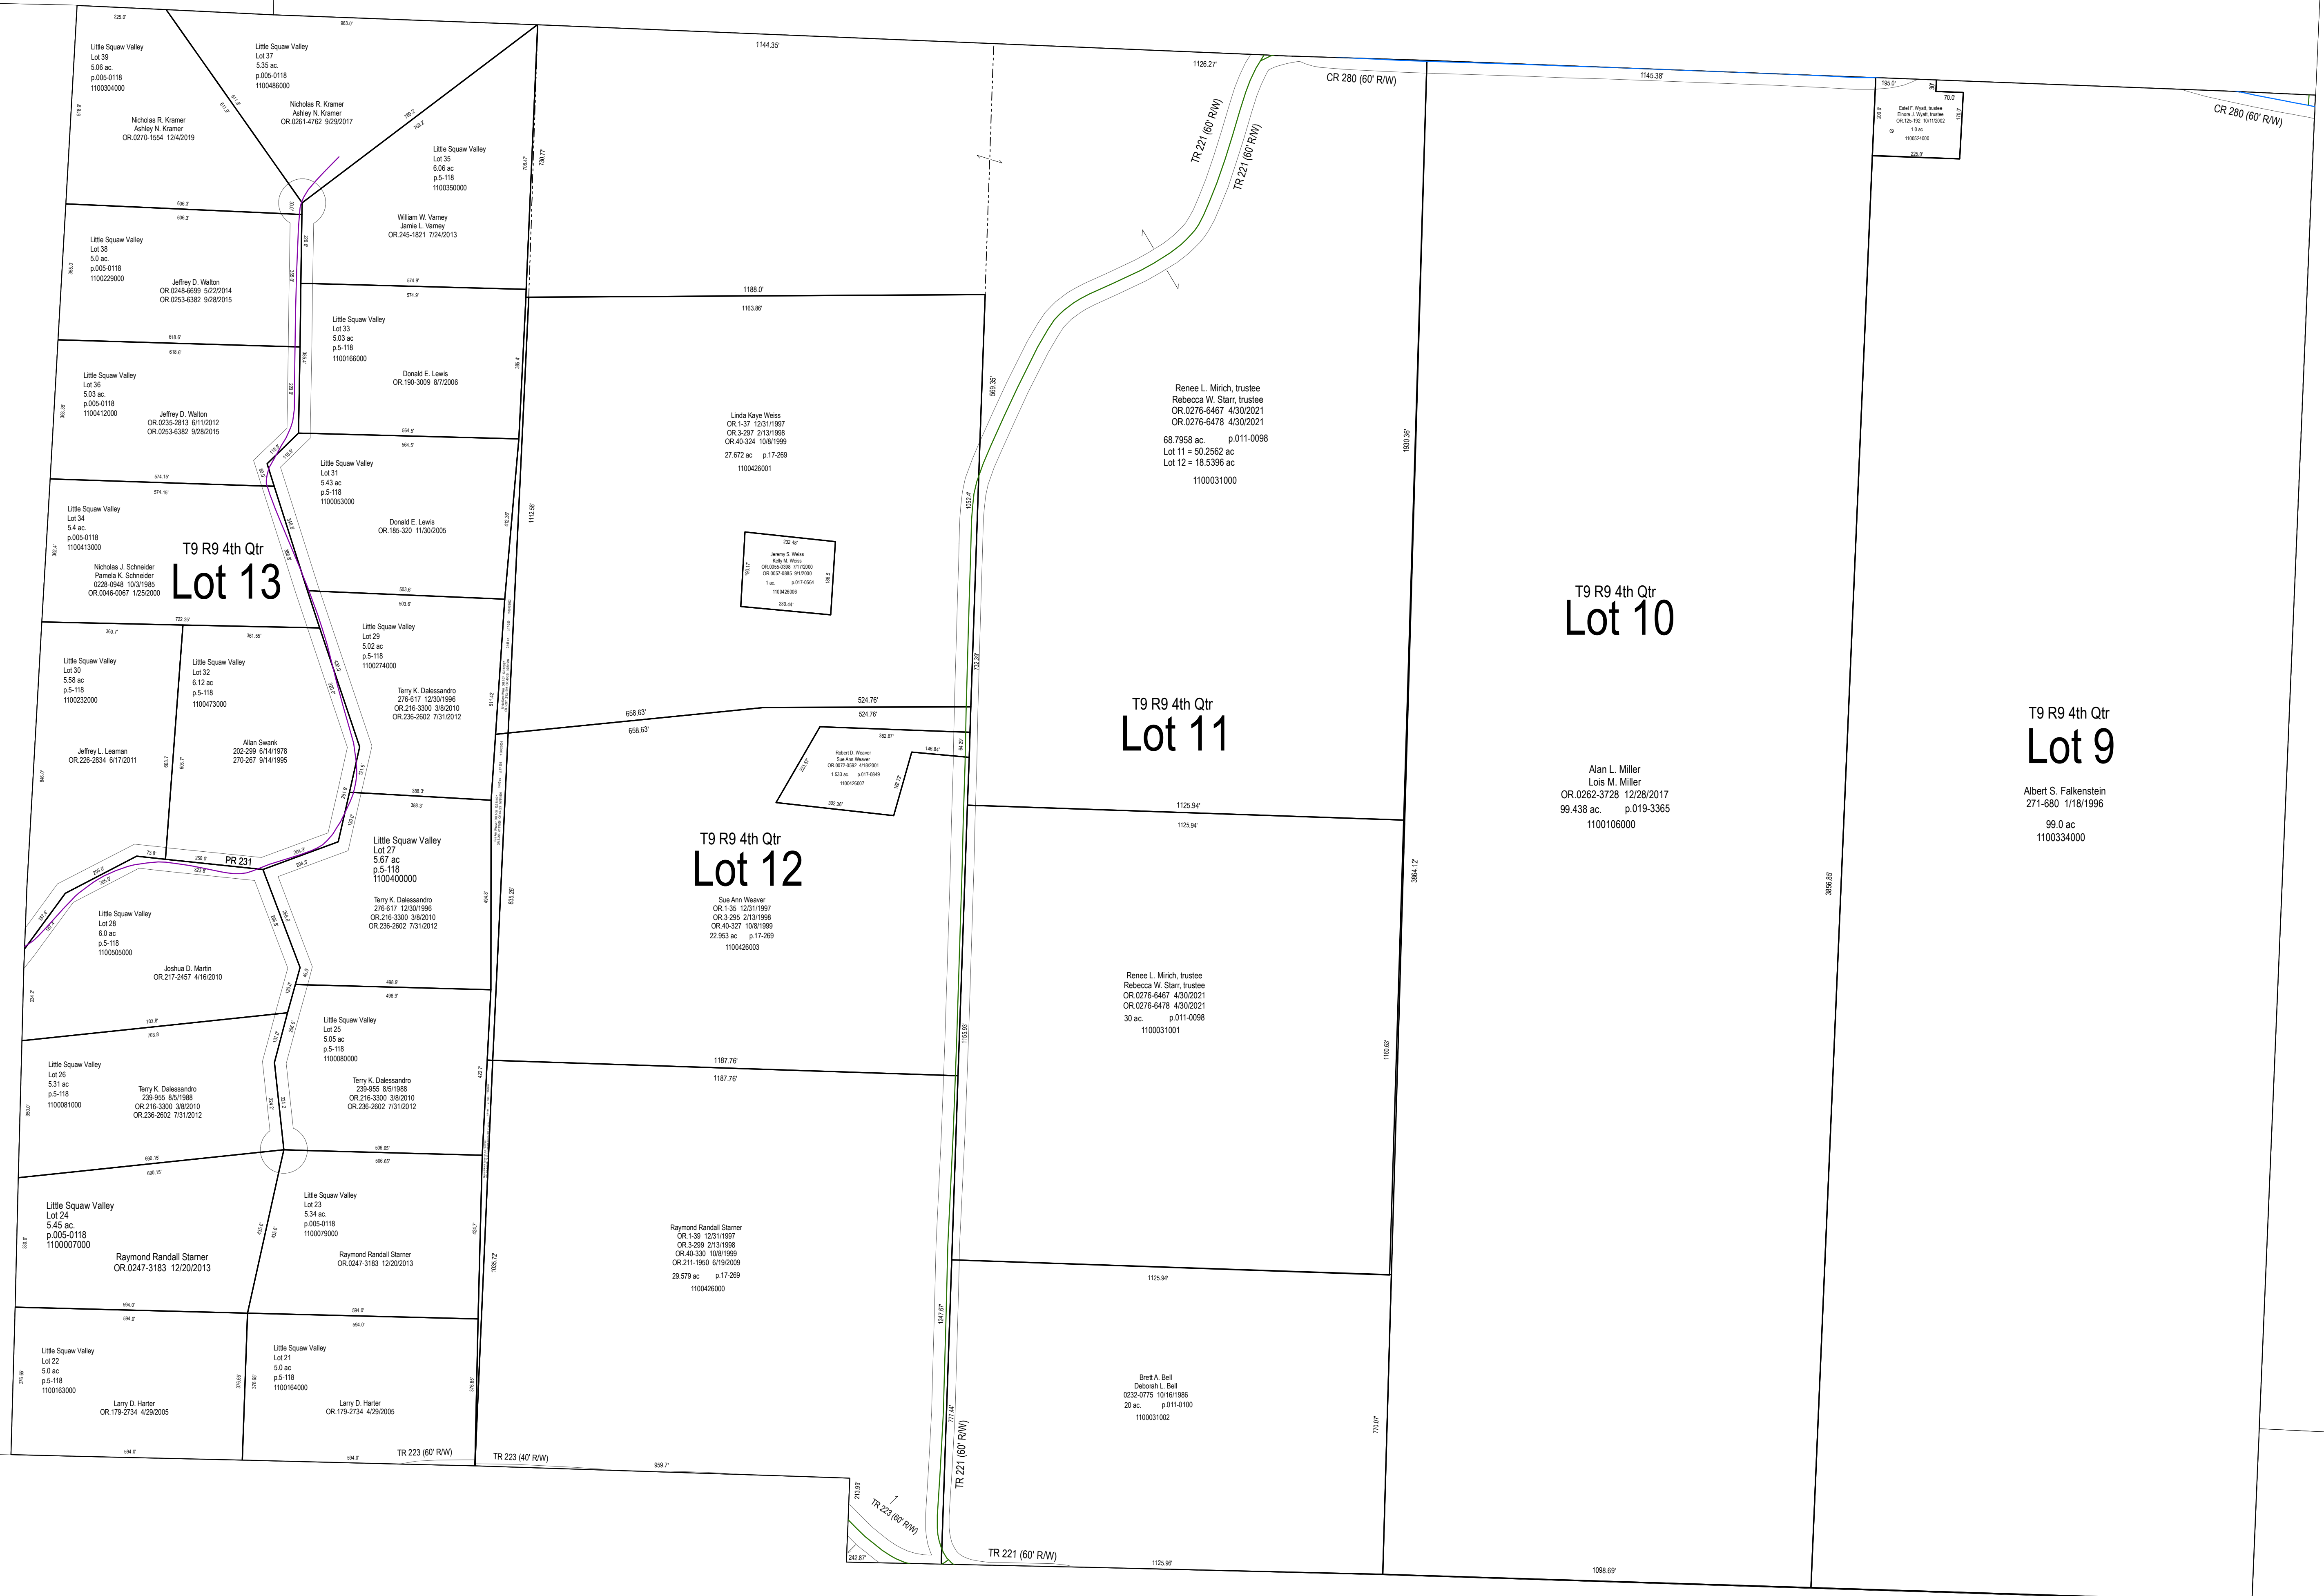

KX-17

KX-23

M-03

KX-16

M-02

KX-15

KX-21

S.F.T.
new survey required
for next transfer

Last Revision: 1/3/2023

Lots 9, 10, 11, 12 & 13
4th Qtr., T-9, R-9
Knox Twp.
Holmes County, Ohio

KX-22