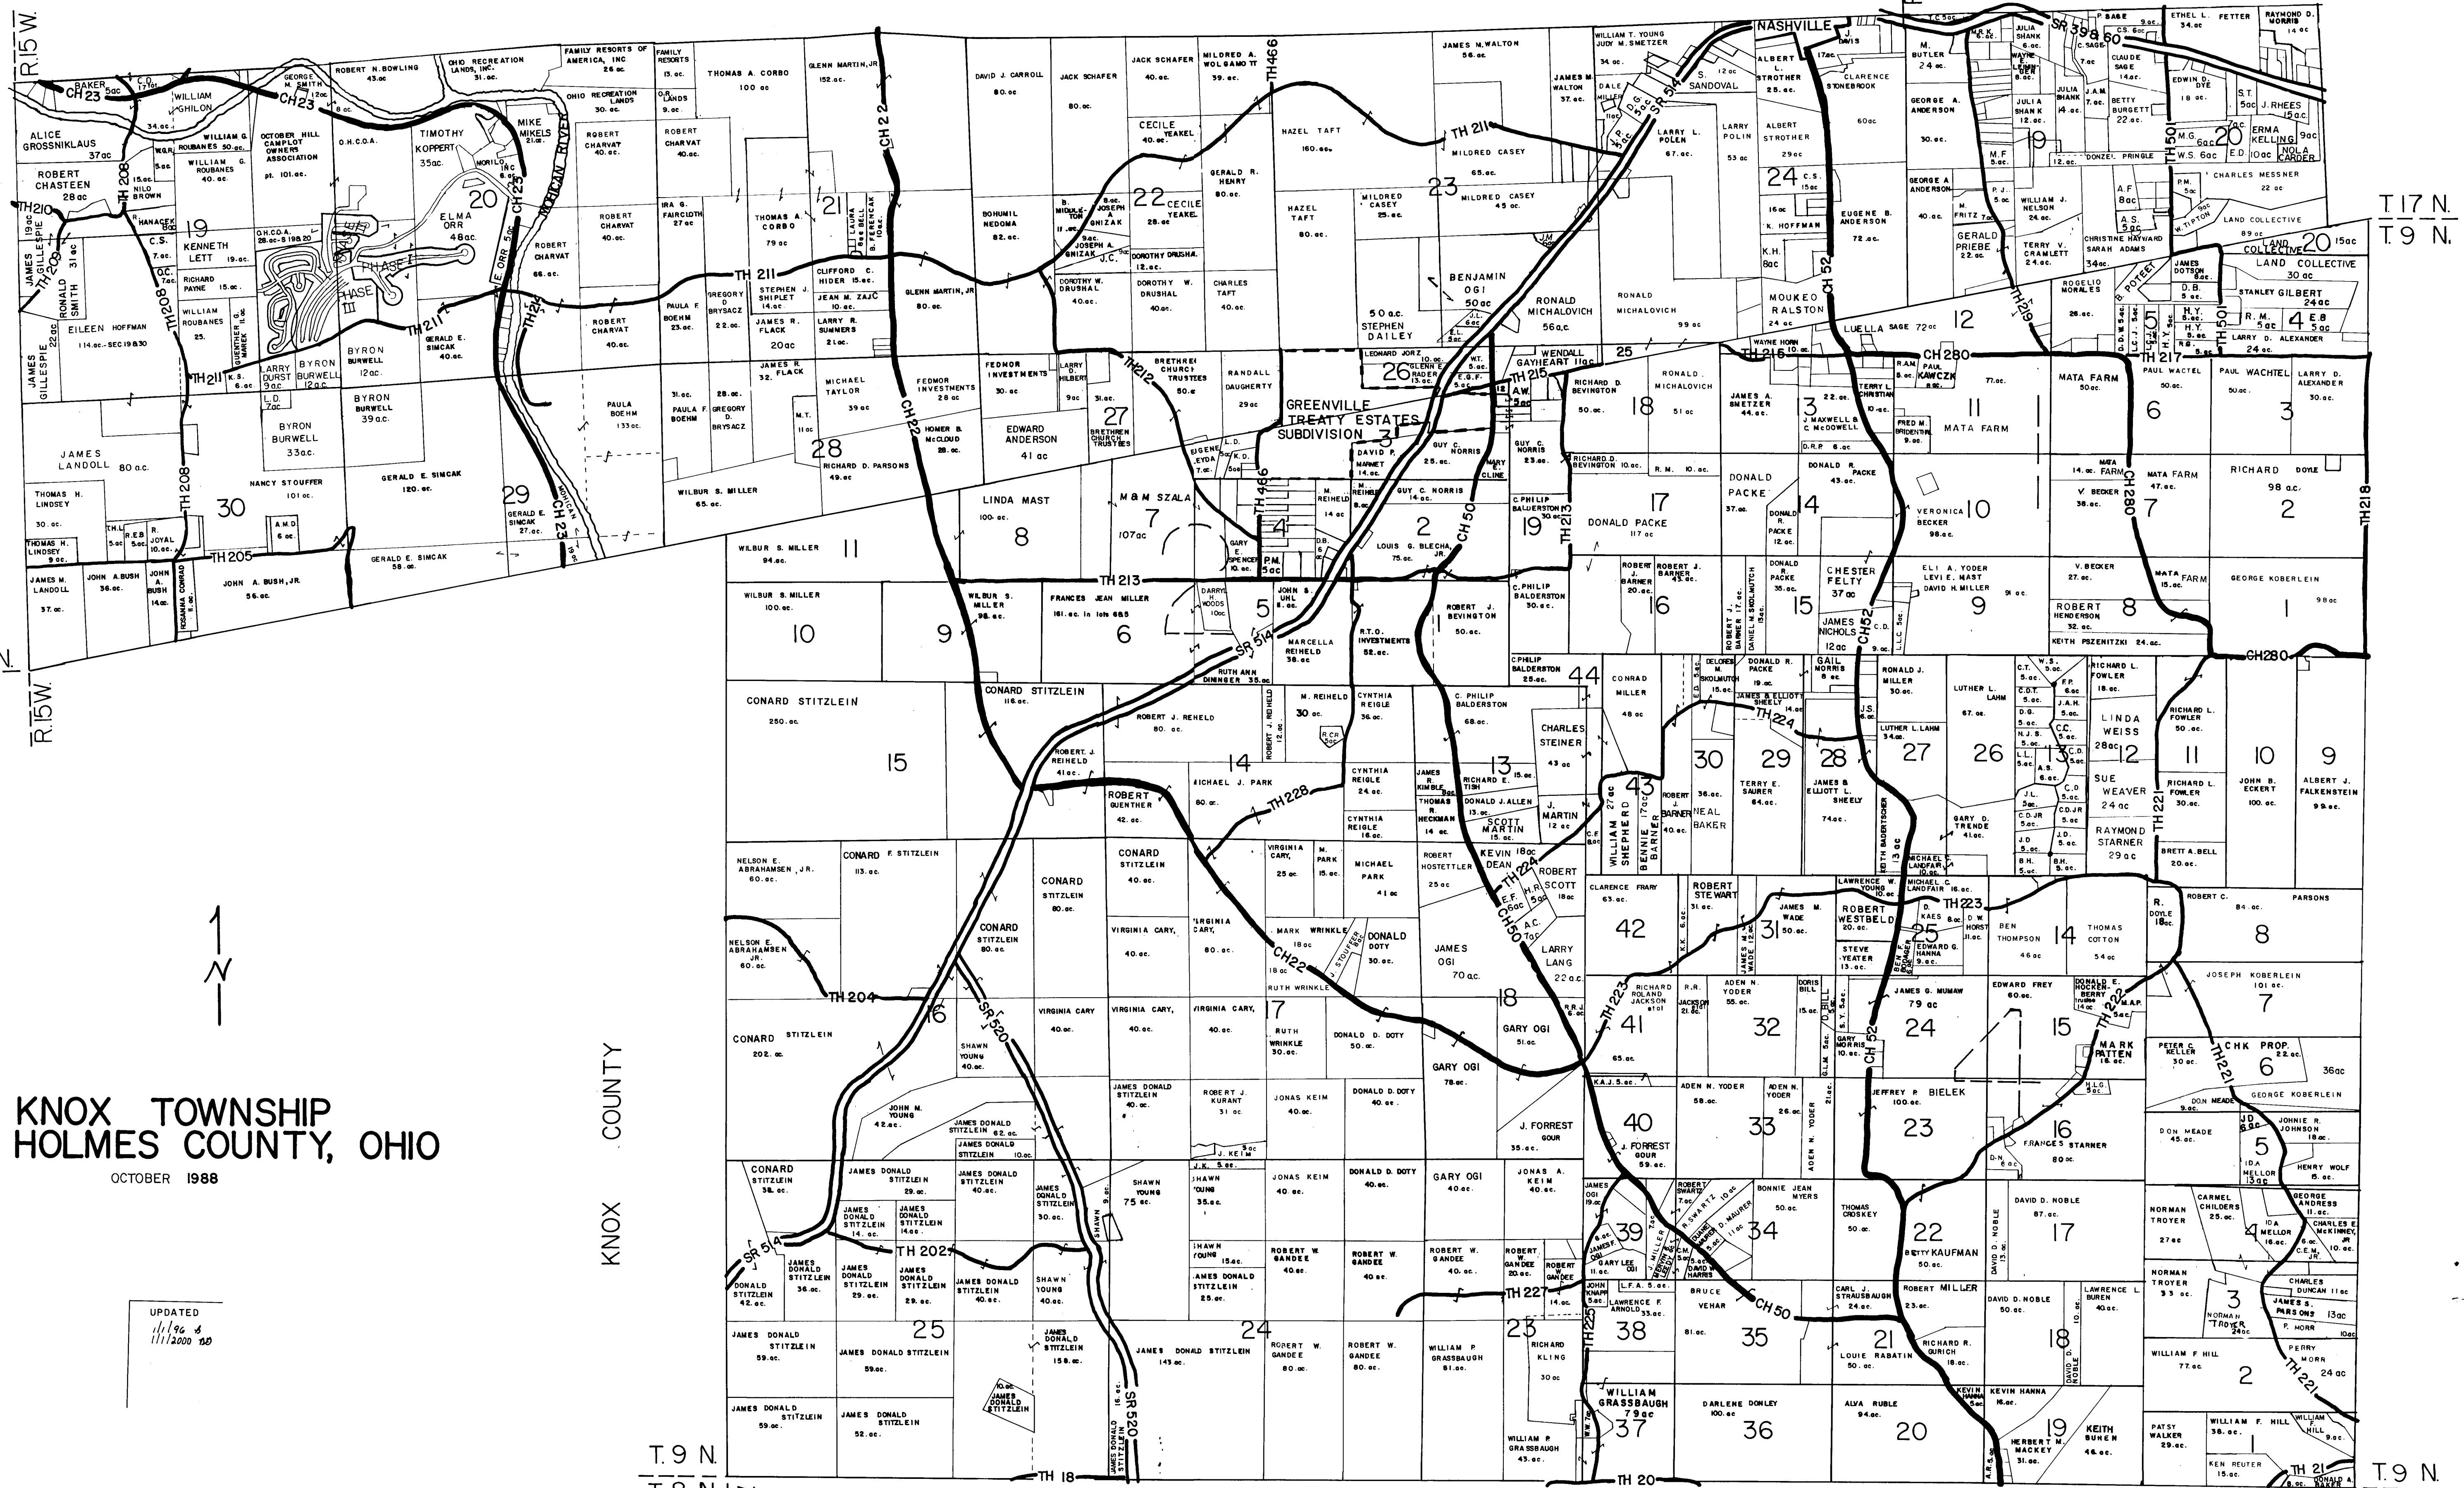

ASHLAND COUNTY

TOWNSHIP

MONROE

KNOX TOWNSHIP  
HOLMES COUNTY, OHIO

OCTOBER 1988

UPDATED  
11/1988 &  
11/2000 SD

T.9 N.  
T.8 N.  
R.9 W.  
R.8 W.  
R.7 W.