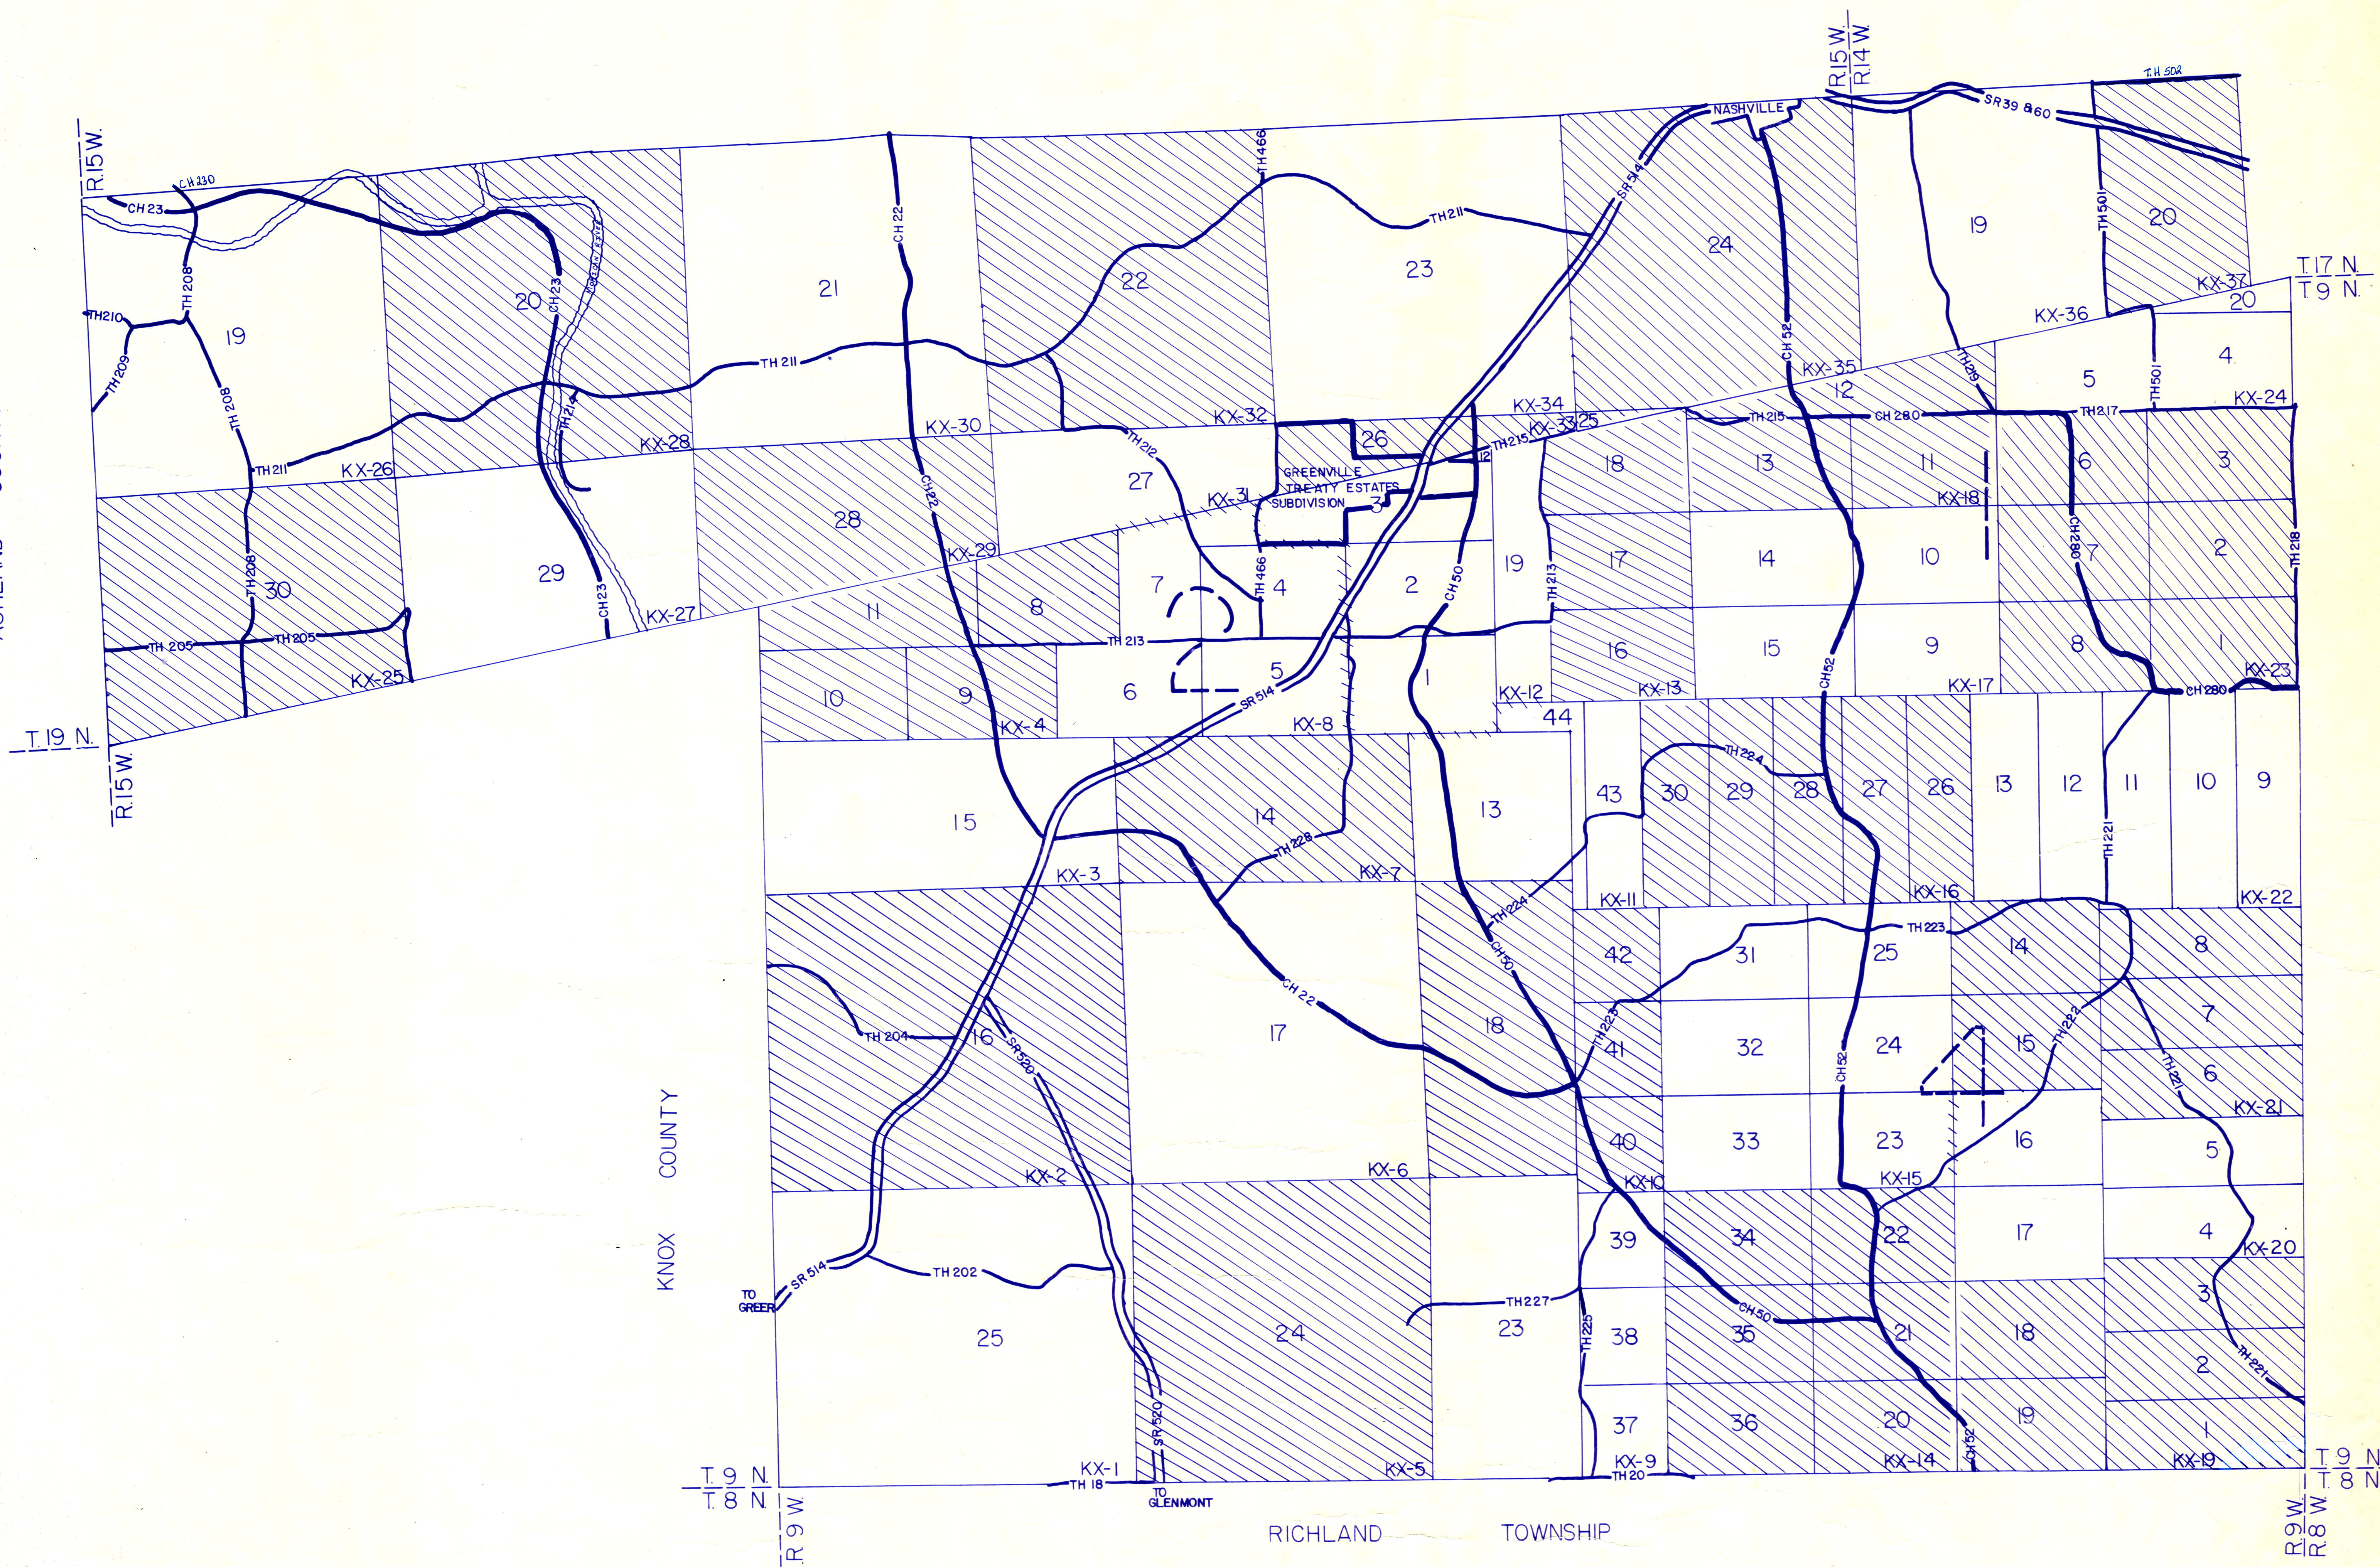

WASHINGTON TOWNSHIP

RIPLEY TOWNSHIP

ASHLAND COUNTY

KNOX COUNTY

MONROE TOWNSHIP

KNOX TOWNSHIP

PRINTED 1/1/90