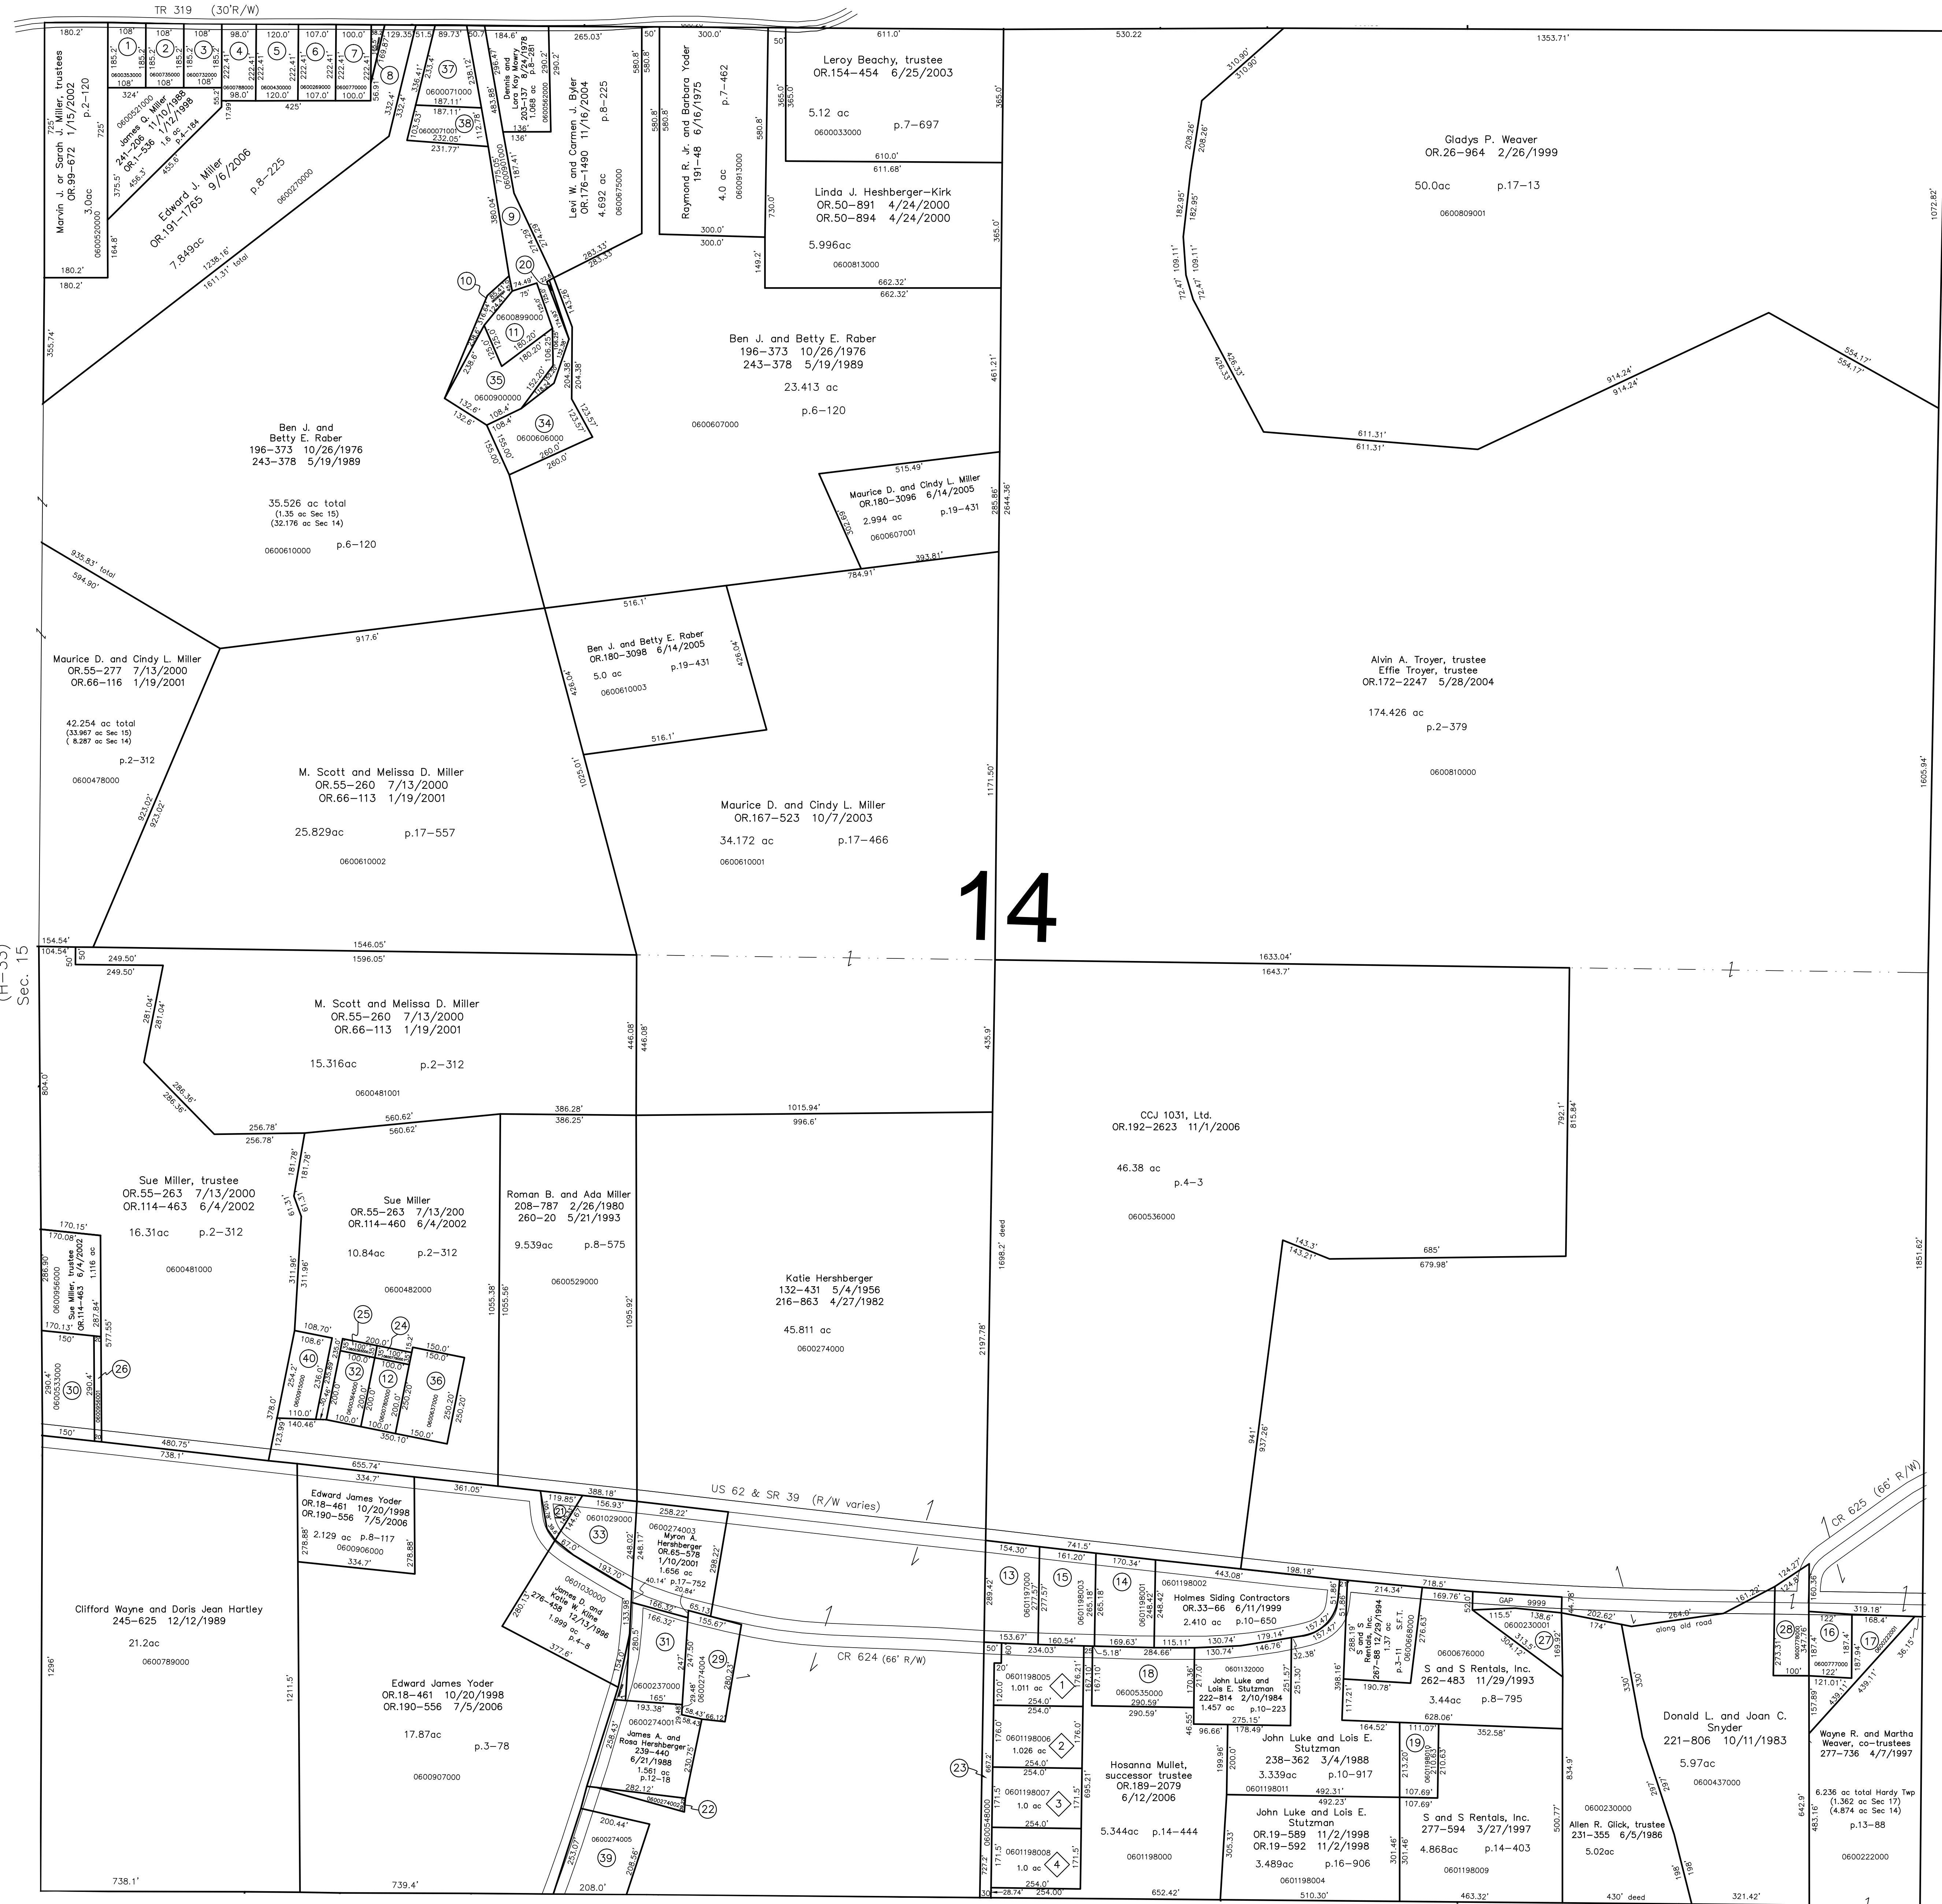

- 0600353000 ① Michael R. Howarth
  OR.96-534 12/18/2001
  0.50 ac p.4-184
- 0600735000 ② W. Tom Terwilliger and Joseph Kennedy
  OR.180-667 5/18/2005
  0.499 ac p.8-93
- 0600732000 ③ W. Tom Terwilliger and Joseph Kennedy
  OR.180-667 5/18/2005
  0.459 ac p.8-93
- 0600788000 ④ Paul and Peggy Swartzentruber
  199-544 9/9/1977
  274-640 8/5/1986
  0.50 ac p.5-147
- 0600430000 ⑤ Carol A. Heim Ric Van Natta
  OR.140-180 2/27/2003
  0.61 ac p.5-147
- 0600269000 ⑥ Jeremy L. and Janelle D. Yoder
  OR.191-2669 9/20/2006
  0.59 ac p.7-108
- 0600770000 ⑦ June L. Roberts
  268-330 4/26/1995
  OR.6-974 4/14/1998
  OR.62-838 11/21/2000
  0.51 ac p.7-108
- 0600769000 ⑧ June L. Roberts
  268-330 4/26/1995
  OR.6-974 4/14/1998
  OR.62-838 11/21/2000
  0.073 ac p.8-394
- 0600901000 ⑨ Allen A. and Maureen E. Yoder
  204-113 11/21/1978
  1.372 ac p.9-9
- 0600902000 ⑩ Allen A. and Maureen E. Yoder
  204-113 11/21/1978
  0.179 ac p.8-9
- 0600899000 ⑪ Allen A. and Maureen E. Yoder
  184-384 6/22/1973
  246-610 3/26/1990
  0.59 ac p.7-68
- 0600780000 ⑫ Steven J. and Terrie A. Glouque
  OR.181-1328 7/1/2005
  0.459 ac p.4-72
- 0601197000 ⑬ Holmes Siding Contractors
  228-544 11/27/1985
  1.0 ac p.10-503
- 0601188001 ⑭ Holmes Siding Contractors
  241-639 12/21/1988
  1.0 ac p.10-650
- 0601188003 ⑮ Holmes Siding Contractors
  233-595 12/10/1988
  1.0 ac p.10-664
- 0600777000 ⑯ Donald L. and Joan C. Snyder
  255-101 4/7/1992
  0.51 ac p.3-188
- 0600222001 ⑰ Donald L. and Joan C. Snyder
  239-108 5/23/1988
  0.628 ac p.10-980
- 0600535000 ⑱ Holmes Siding Contractors, Ltd.
  OR.192-380 10/25/2006
  1.124 ac p.14-444
- 0601198010 ⑲ S and S Rentals, Inc.
  277-594 3/27/1997
  0.532 ac p.14-403
- 0600606001 ⑳ Allen A. and Maureen E. Yoder
  278-754 6/25/1997
  0.0163 ac p.16-459
- 0600907001 ㉑ Laner Corporation
  OR.101-202 1/28/2002
  0.201 ac p.16-886
- 0600274002 ㉒ James A. and Rosa Hershberger
  OR.63-570 12/4/2000
  0.14 ac p.17-713
- 0600548000 ㉓ Hidden Valley Acres, Ltd.
  OR.42-312 11/17/1999
  0.551 ac p.2-94
- 0600779000 ㉔ Steven J. and Terrie A. Glouque
  OR.181-1328 7/1/2005
  0.08 ac p.6-120
- 0600365000 ㉕ Robert L. and Roberto S. Kasner
  178-429 11/5/1970
  196-386 11/2/1976
  273-420 5/22/1996
  OR.186-1932 2/3/2006
  0.08 ac p.5-9
- 0600956001 ㉖ Sue Miller Trustee
  OR.114-463 6/4/2002
  0.113 ac
- 0600230001 ㉗ Allen R. Glick, Trustee
  231-355 6/5/1986
  0.53 ac
- 0600778000 ㉘ Donald L. and Joan C. Snyder
  215-296 11/10/1981
  0.71 ac
- 0600274004 ㉙ Donald M. and Joann Shoup
  OR.101-627 1/30/2002
  0.928 ac p.18-194
- 0600533000 ㉚ Triple M, Ltd.
  OR.148-895 5/21/2003
  1.0 ac
- 0600237000 ㉛ Henry D. Gruff, Trustee
  OR.37-908 8/31/1999
  1.0 ac
- 0600364000 ㉜ Robert L. and Roberto S. Kasner
  178-429 11/5/1970
  196-386 11/2/1976
  273-420 5/22/1996
  OR.186-1932 2/3/2006
  0.459 ac p.4-62
- 0601029000 ㉝ Laner Corporation
  OR.101-202 1/28/2002
  0.901 ac p.8-863
- 0600606000 ㉞ Ben J. and Betty E. Rober
  202-500 7/6/1976
  1.1307 ac p.8-225
- 0600900000 ㉟ Allen A. and Maureen E. Yoder
  192-499 11/28/1975
  246-610 3/26/1990
  1.05 ac p.7-539
- 0600637000 ㊱ Kayann Robb
  181-55 8/7/1972
  OR.88-69 9/20/2001
  0.86 ac p.5/143
- 0600071000 ㊲ Mark R. and Vickie S. Boley
  OR.179-3204 5/5/2005
  0.733 ac p.19-383
- 0600071001 ㊳ Vickie S. Boley
  OR.179-3200 5/5/2005
  0.509 ac p.19-383
- 0600274005 ㊴ Glenn and Arlene Miller
  OR.181-731 6/28/2005
  1.06 ac p.19-438
- 0600915000 ㊵ Ursula Yoder
  202-764 7/28/1978
  0.612 ac p.5-73

(H-33)
Sec. 15

Berlin Twp.

Tranquil Acres Allotment No. 1
Plat 13-178 Platted 1/29/1993

- 0601180005 ① Georgehe and Lidia Collet
  1.011 ac 2/4/1993
- 0601180006 ② Carmel and Elena Morzo
  264-193 4/25/1994
  264-195 4/25/1994
  1.026 ac
- 0601180007 ③ Ellis and Linda Sue Troyer
  279-760 9/4/1997
  279-763 9/4/1997
  1.0 ac
- 0601180008 ④ Silvia Tomicera
  OR.19-219 10/29/1998
  OR.19-218 10/29/1998
  1.0 ac

S.F.T. new survey required for next transfer

Last Revision: 11/1/2006

**T-9, R-6, Section 14
HARDY TWP.
HOLMES COUNTY, OHIO**

H-38