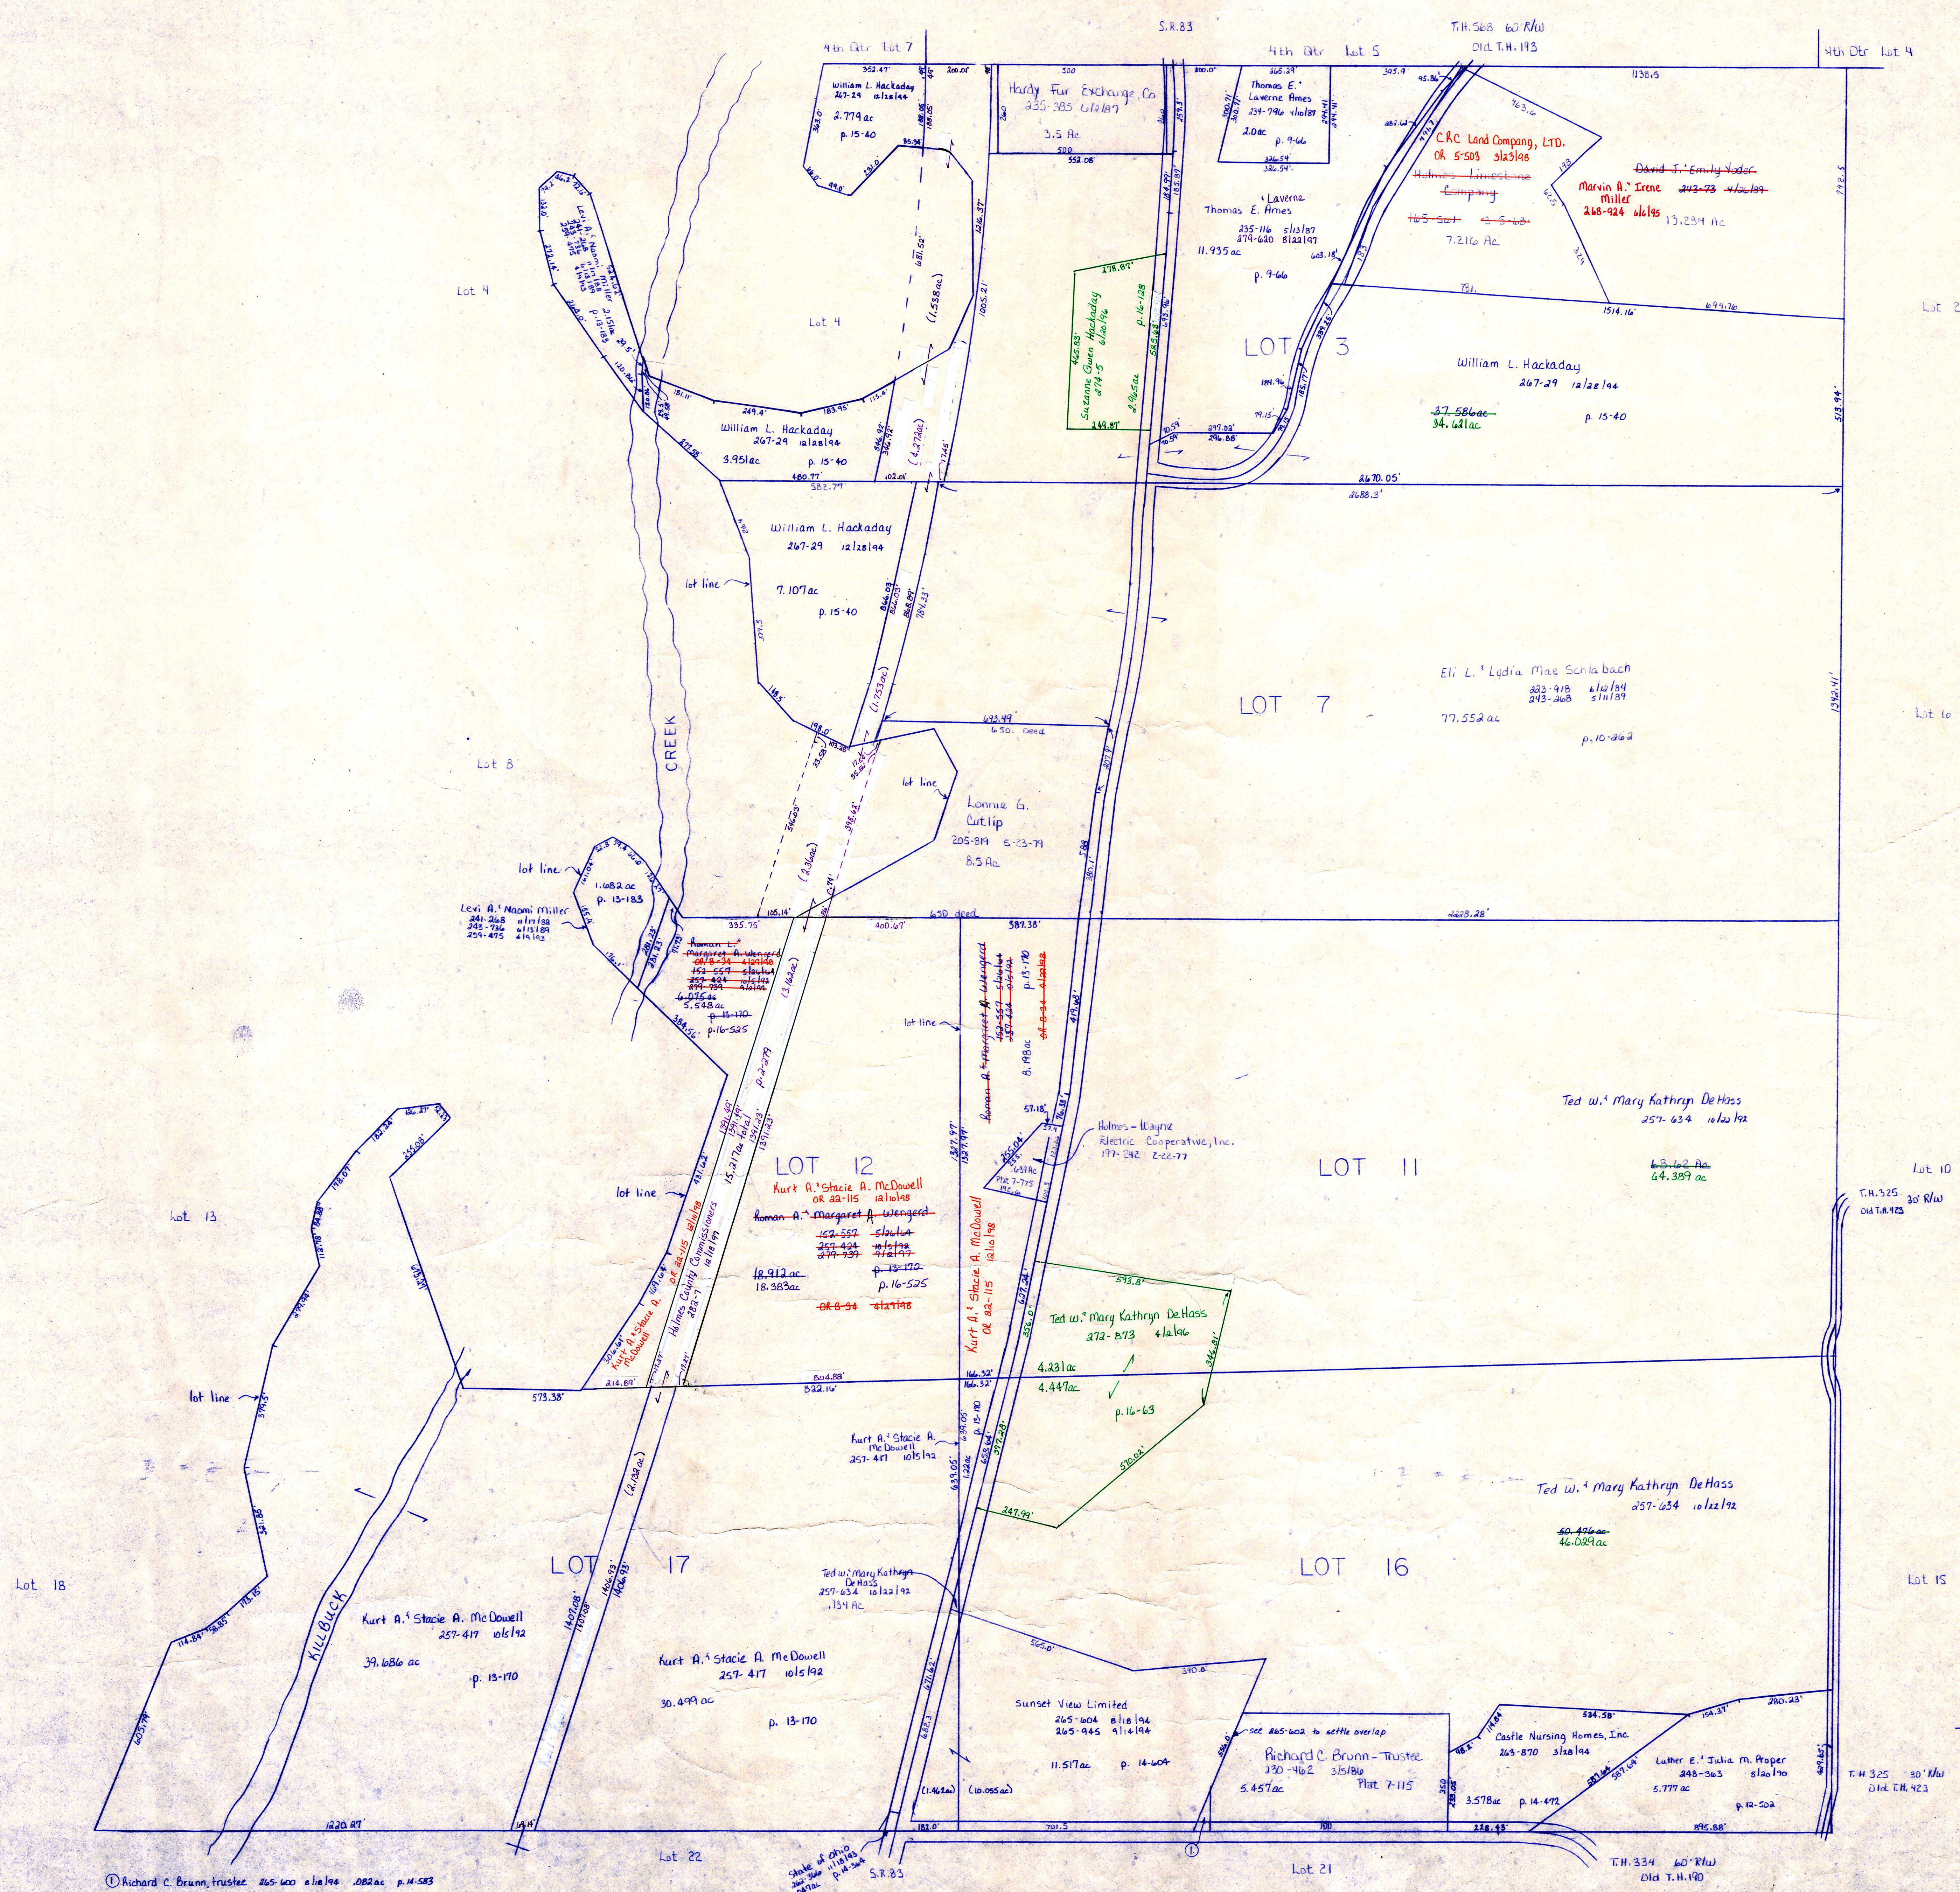

Prairie Township

T-9, R-7, 1st Qtr.
Lots 3, 7, 11, 12, 16, 17
HARDY TWP,
SCALE 1" = 200'

H-24