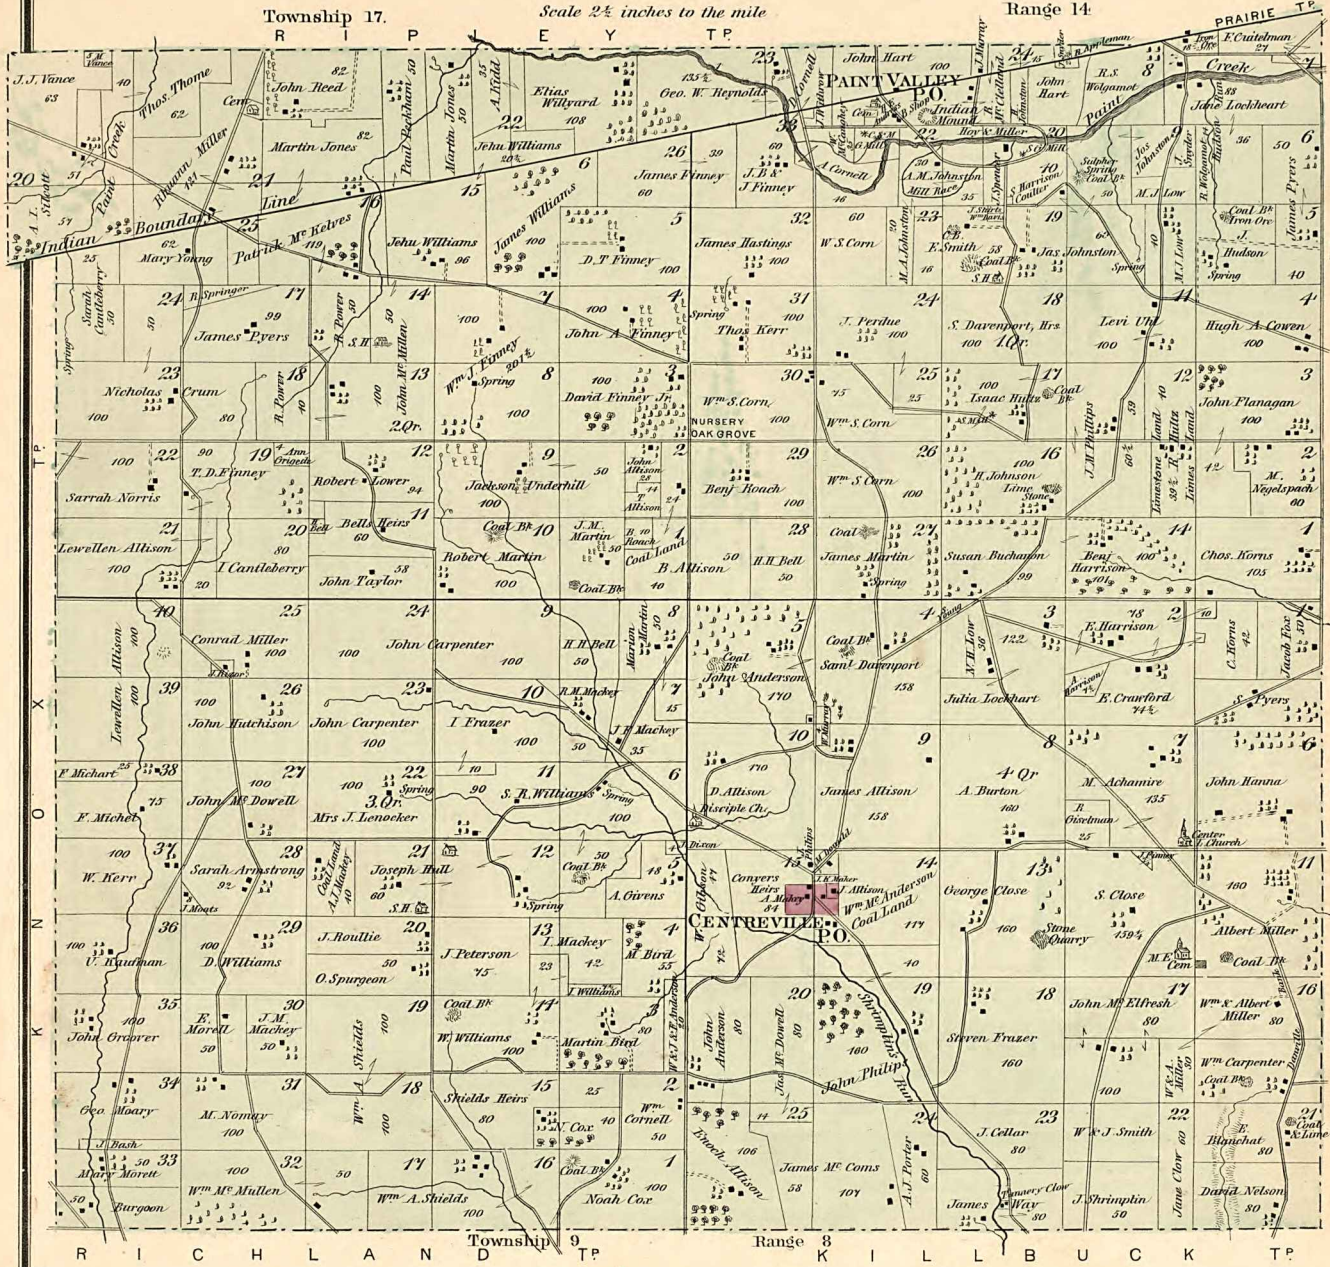

MONROE

Township 17.

Scale 2 1/2 inches to the mile

Range 14

R I C H L A N D T P Range 8 K I L L B U C K T P