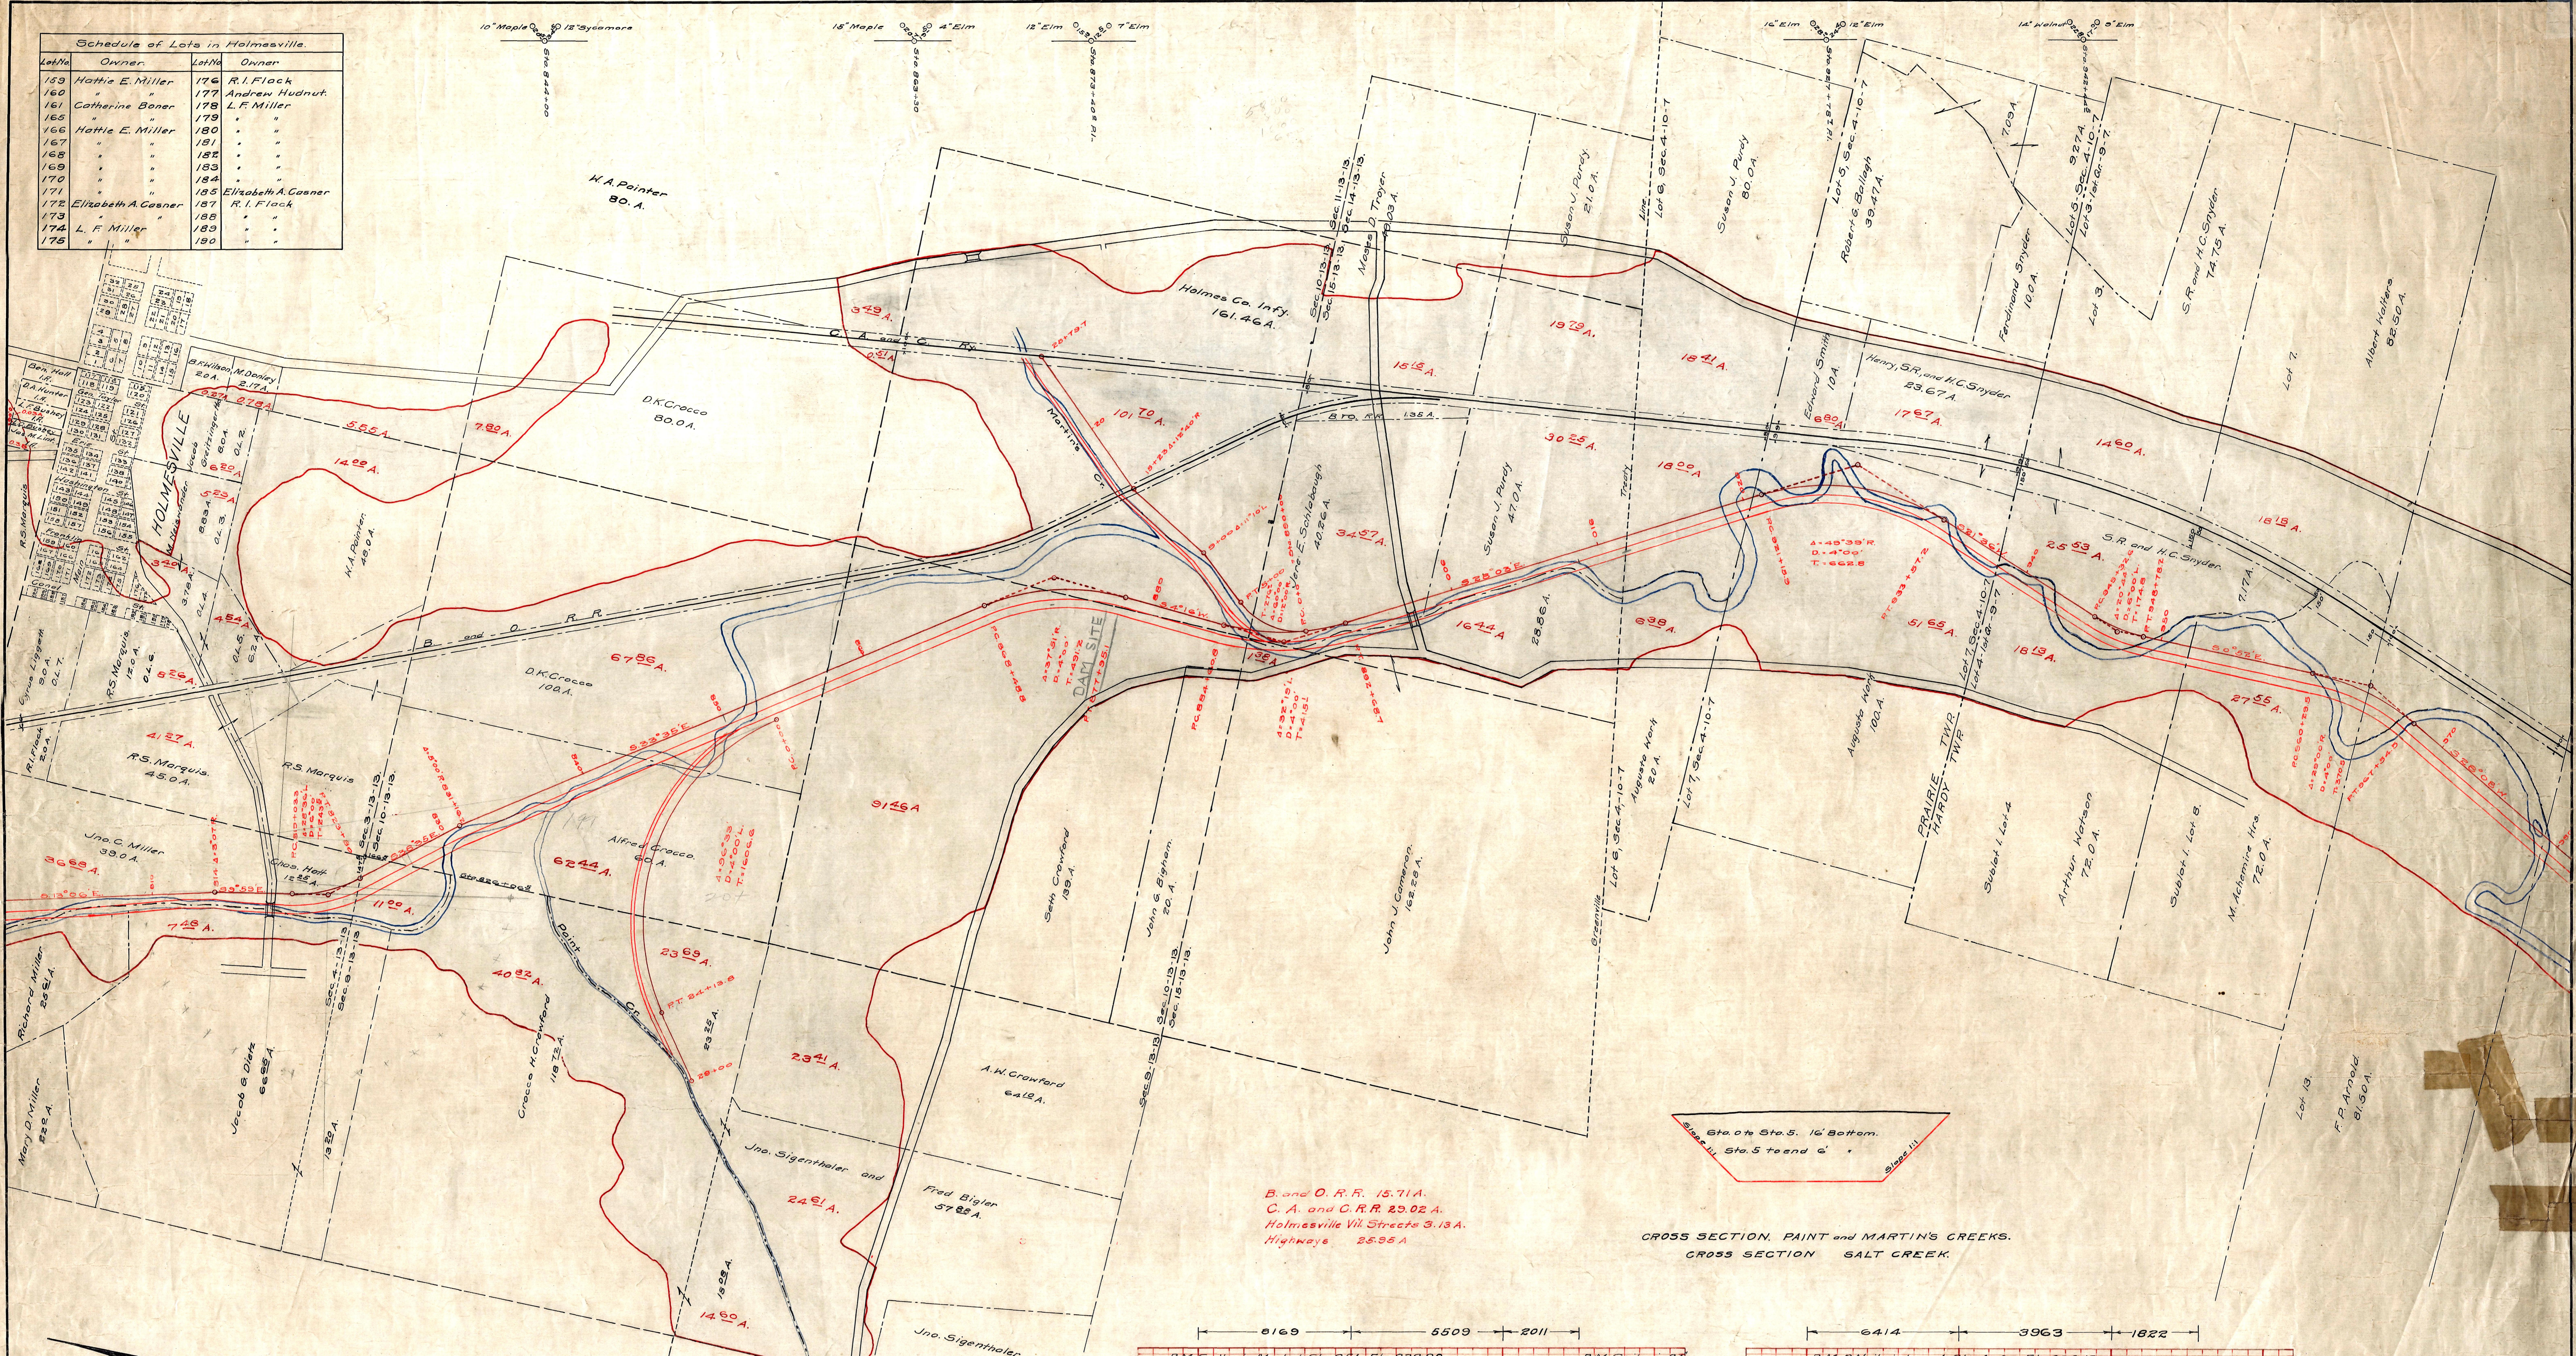

Schedule of Lots in Holmesville.			
Lot No.	Owner	Lot No.	Owner
163	Hattie E. Miller	176	R. I. Flock
164	"	177	Andrew Hudnut
165	Catherine Boner	178	L. F. Miller
166	"	179	"
167	Hattie E. Miller	180	"
168	"	181	"
169	"	182	"
170	"	183	"
171	"	184	"
172	Elizabeth A. Casner	185	Elizabeth A. Casner
173	"	186	R. I. Flock
174	L. F. Miller	187	"
175	"	188	"
		189	"
		190	"

B. and O. R. R. 15.71A.
 C. A. and O. R. R. 20.02 A.
 Holmesville VII Streets 3.13A.
 Highways 25.95 A

CROSS SECTION, PAINT and MARTIN'S CREEKS.
 CROSS SECTION SALT CREEK.