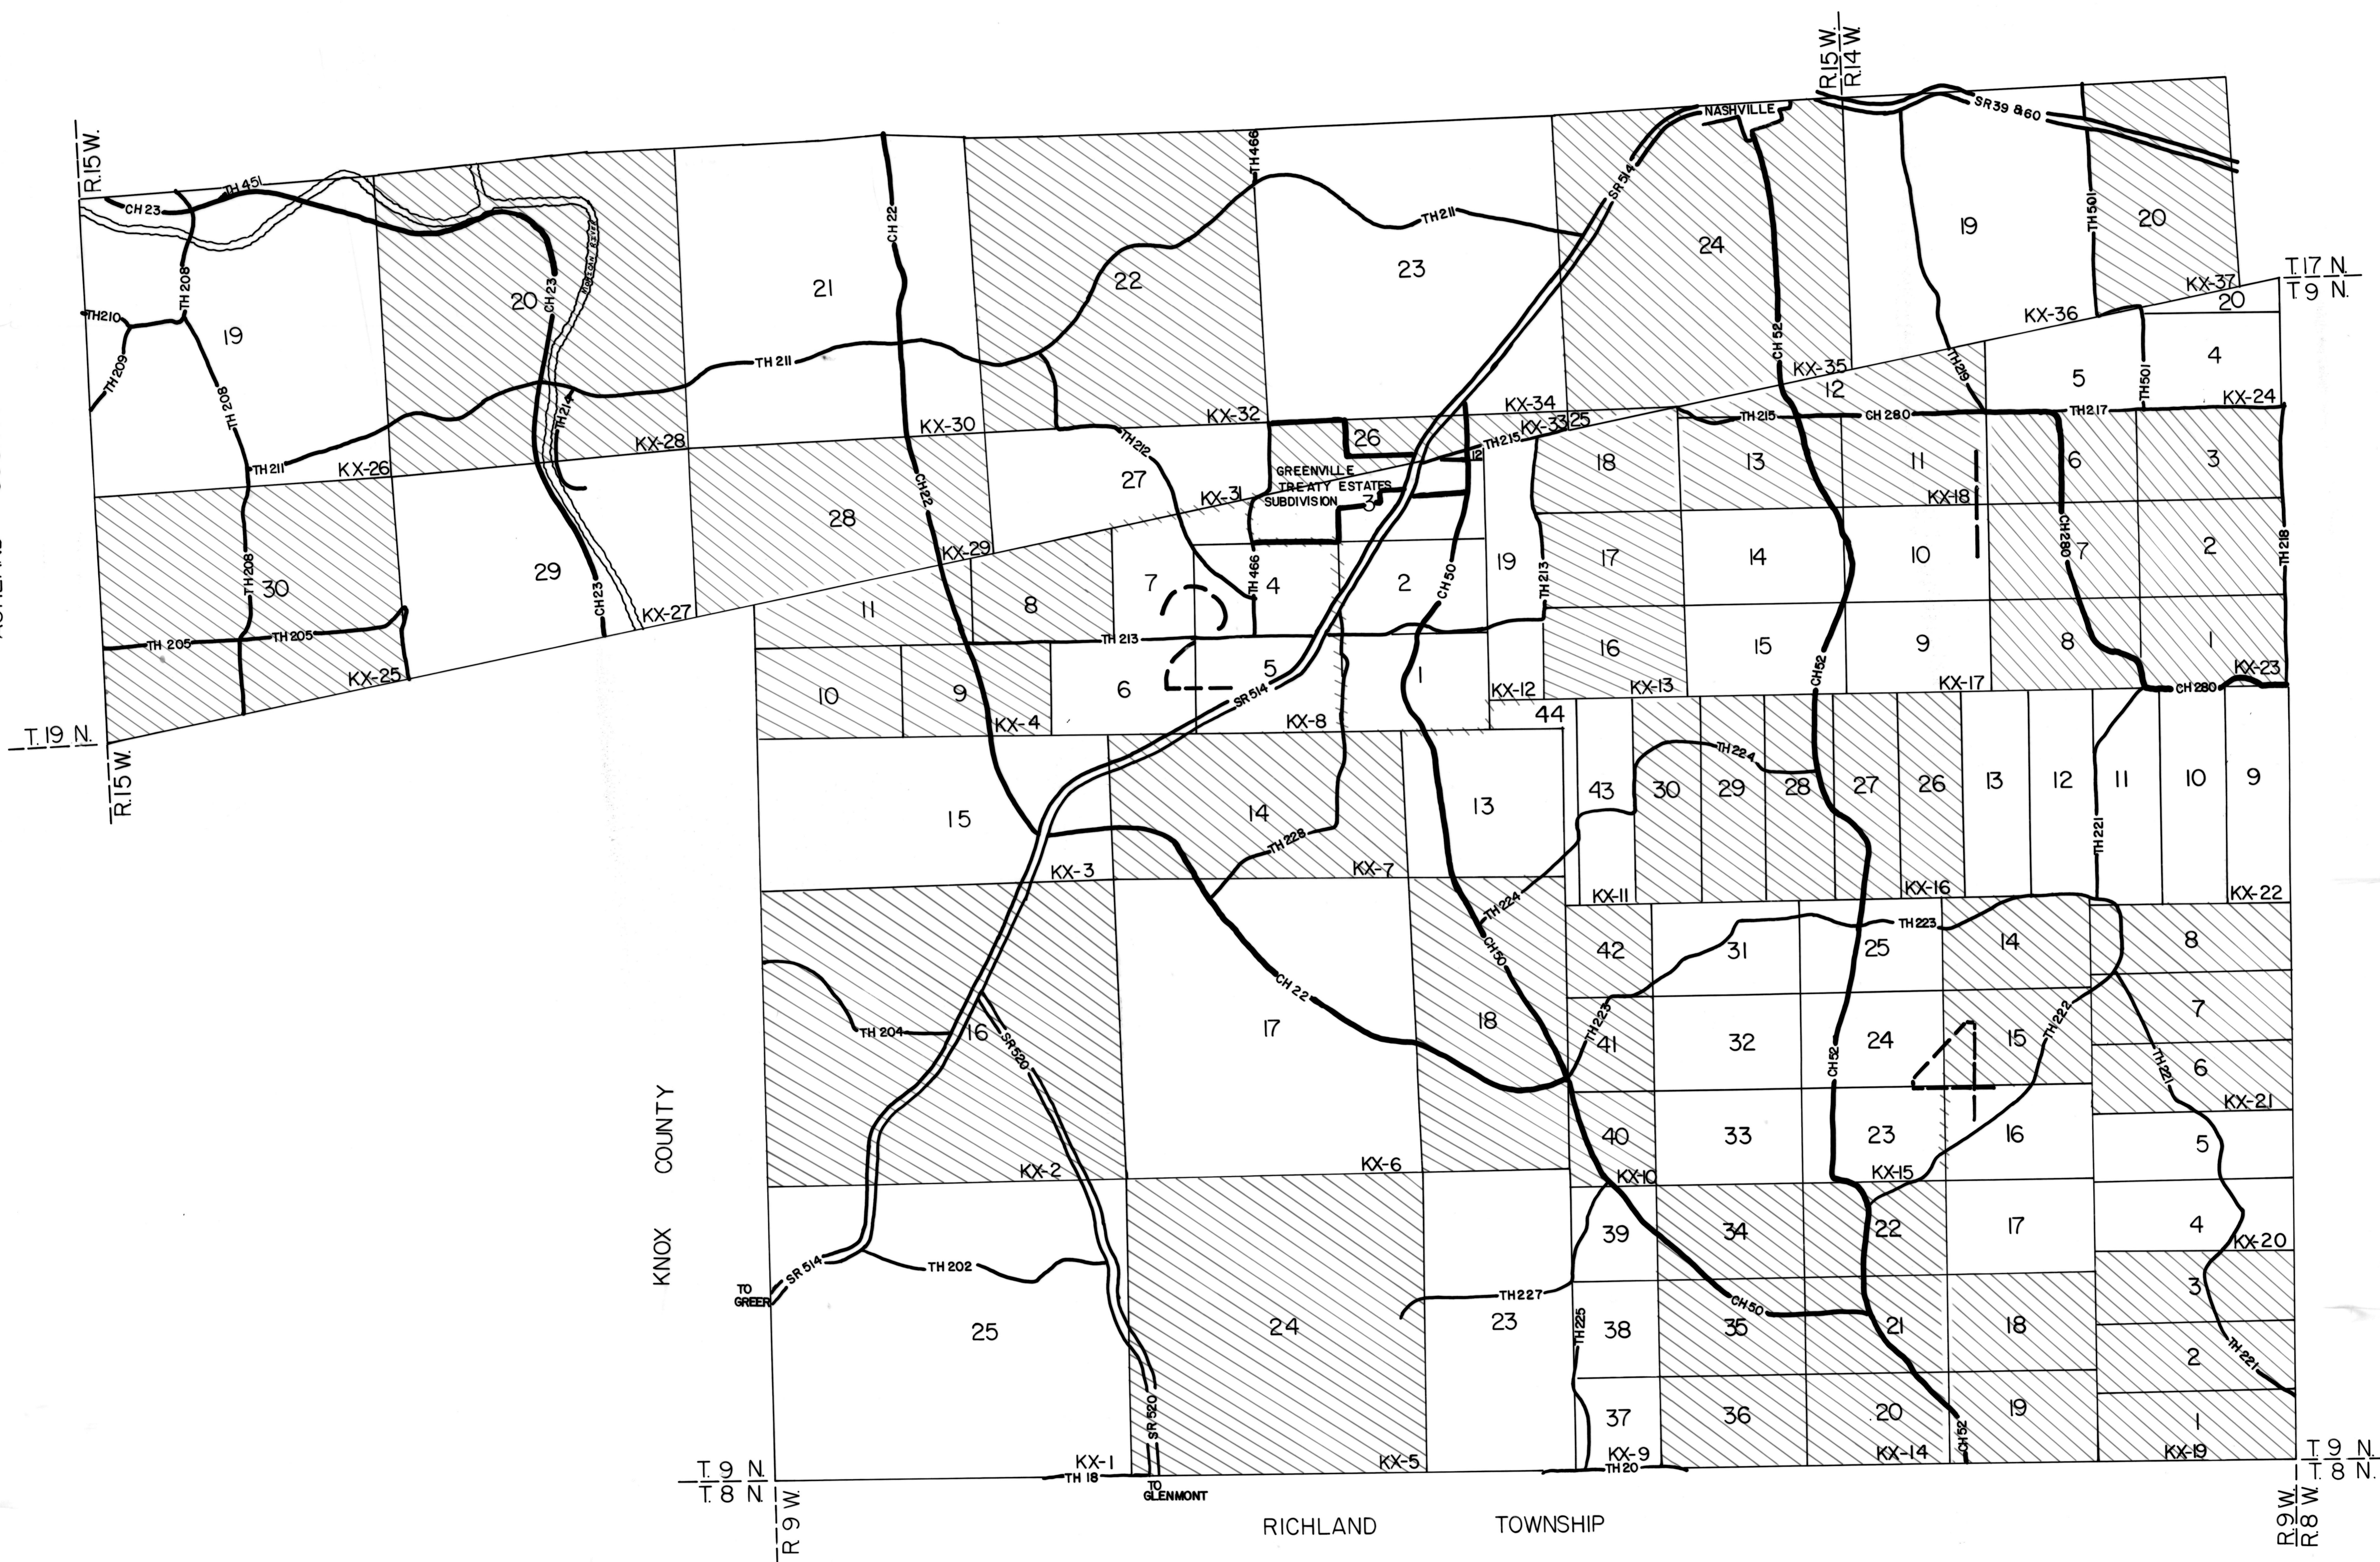

WASHINGTON TOWNSHIP

RIPLEY TOWNSHIP

ASHLAND COUNTY

KNOX COUNTY

MONROE TOWNSHIP

KNOX TOWNSHIP